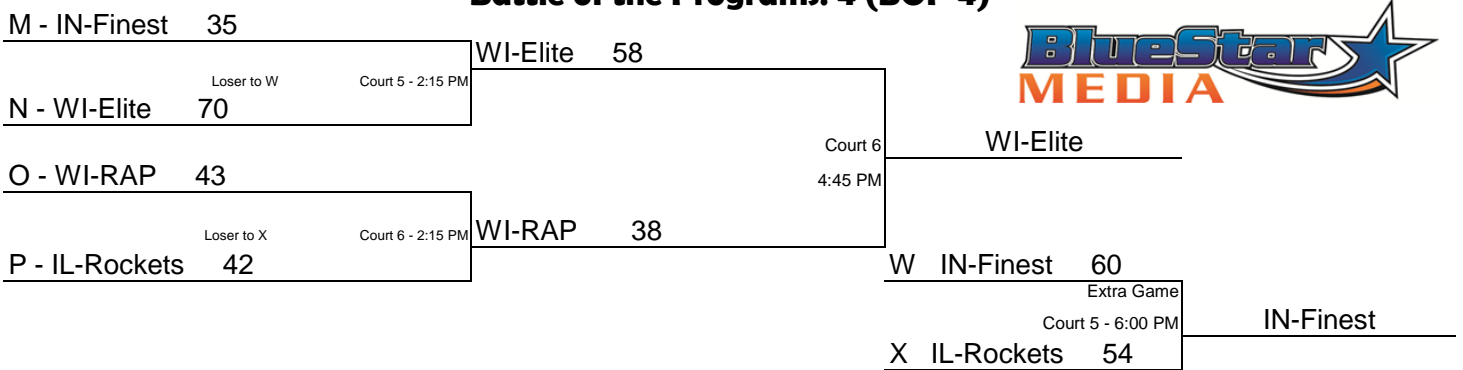

IN-Always 100 52

EE IL-All In Athletics 63

3rd Place Game
 Court 7 - 4:45 PM

IL-All In Athletics

FF IN-Always 100 55

Past Champions
 2013: IN-Spice Gym Rats
 2012: TN-Flight
 2011: KS-MoKan Eclipse
 2010: NE-Bisons CSS
 2009: IL-Midwest Elite
 2008: IL-Chicago Hoops Express
 2007: IL-Hustle
 2006: IL-Full Package

Consolation Brackets

Battle of the Programs: 1 (BOP 1)

Battle of the Programs: 2 (BOP 2)

Battle of the Programs: 3 (BOP 3)

Battle of the Programs: 4 (BOP 4)

BLUE STAR'S FALL COLLEGE SHOWCASE - MIDWEST

FRIDAY, SEPTEMBER 26, 2014

Updated 9/26/14 - 6:00pm

Fieldhouse at Hinkston Park - 800 Baldwin Ave - Waukegan, IL 60085						
	Court 1	Court 2	Court 3	Court 4	Court 5	Court 6
7:00 - 7:30	IL-Chicago Hoops Express 17 58 v Mi-Finest 16 Villemure 49	Blue Star Showcase PURPLE v ORANGE	IL-Rockford Heat Elite 17 70 v IA-Venom Sports 15 43			
7:40 - 8:10		Blue Star Showcase ORANGE v GREEN				
8:20 - 8:50	NE-Bisons CSS BOP 74 v IL-Midwest Elite 15 52 8:15 PM	Blue Star Showcase PURPLE v GREEN	IL-Chicago Hoops Express BOP 68 v MI-Finest 16 Decook 52 8:15 PM			WI-Lakers 16 BOP 61 v PA-Erie Saints 17 42 8:15 PM
9:00 - 9:30		Blue Star Showcase PURPLE v ORANGE				
9:30	PA-Erie Saints 17 27 v IL-Midwest Elite 16 63 BOP	Blue Star Showcase ORANGE v GREEN	IL-Lady Dribblers 16 56 v WI-Lakers 17 60			IL-Midwest Elite 17 Platinum 51 v MO-Gateway Bball Club 17 50

Check-In for Players will be from 5:15 til 6pm - they will be assigned team color / # at that time
Mandatory NCAA Meeting 6:15pm / Colleges Register 6:15pm

All Individual Players Registration done at www.bluestarbb.com