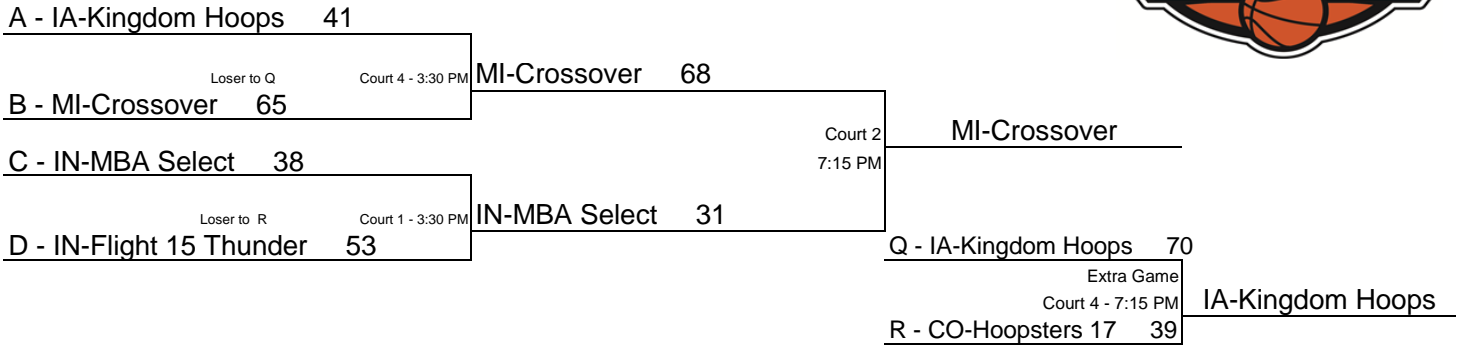

Loser to P Court 8 - 10:30 AM
#7 IL-Rockets 56

MO-Blue Star St. Louis 69

Court 5 - 1:00 PM
MO-Blue Star St. Louis 56

IL-All In Athletics 68

Court 5 - 4:45 PM
MO-Blue Star St. Louis

IN-Hoosier Premier 69

Court 6 - 1:00 PM
IN-Hoosier Premier 52

IN-Always 100 52

EE IL-All In Athletics 63

3rd Place Game
 Court 7 - 4:45 PM

IL-All In Athletics

FF IN-Always 100 55

Past Champions
 2013: IN-Spice Gym Rats
 2012: TN-Flight
 2011: KS-MoKan Eclipse
 2010: NE-Bisons CSS
 2009: IL-Midwest Elite
 2008: IL-Chicago Hoops Express
 2007: IL-Hustle
 2006: IL-Full Package

Consolation Brackets

Battle of the Programs: 1 (BOP 1)

Battle of the Programs: 2 (BOP 2)

Battle of the Programs: 3 (BOP 3)

Battle of the Programs: 4 (BOP 4)

BLUE STAR'S FALL COLLEGE SHOWCASE - MIDWEST

FRIDAY, SEPTEMBER 26, 2014