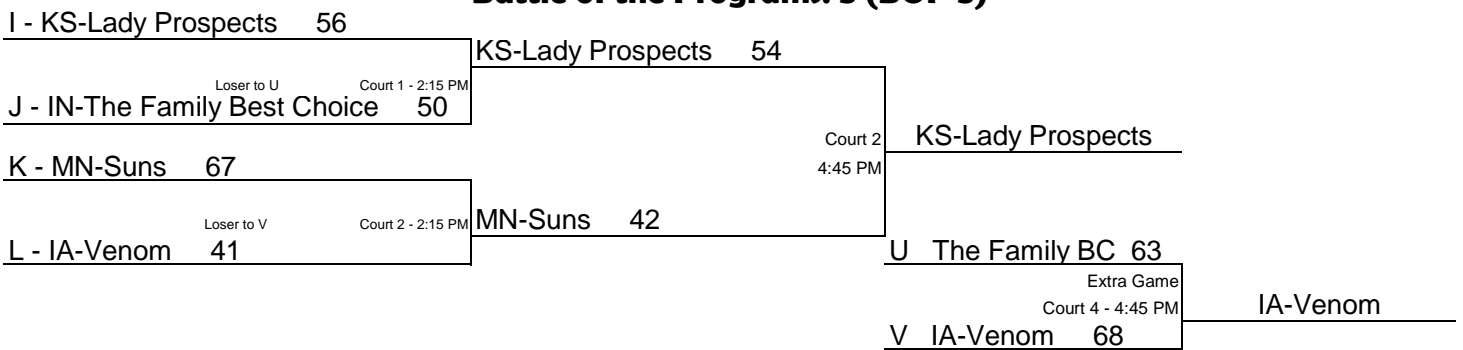

IN-Always 100 52

EE IL-All In Athletics 63

3rd Place Game
 Court 7 - 4:45 PM

IL-All In Athletics

FF IN-Always 100 55

Past Champions
 2013: IN-Spice Gym Rats
 2012: TN-Flight
 2011: KS-MoKan Eclipse
 2010: NE-Bisons CSS
 2009: IL-Midwest Elite
 2008: IL-Chicago Hoops Express
 2007: IL-Hustle
 2006: IL-Full Package

Consolation Brackets

Battle of the Programs: 1 (BOP 1)

Battle of the Programs: 2 (BOP 2)

Battle of the Programs: 3 (BOP 3)

Battle of the Programs: 4 (BOP 4)

BLUE STAR'S FALL COLLEGE SHOWCASE - MIDWEST

FRIDAY, SEPTEMBER 26, 2014

Updated 9/26/14 - 6:00pm

Fieldhouse at Hinkston Park - 800 Baldwin Ave - Waukegan, IL 60085						
	Court 1	Court 2	Court 3	Court 4	Court 5	Court 6
7:00 - 7:30	IL-Chicago Hoops Express 17 58 v Mi-Finest 16 Villemure 49	Blue Star Showcase PURPLE v ORANGE	IL-Rockford Heat Elite 17 70 v IA-Venom Sports 15 43			
7:40 - 8:10		Blue Star Showcase ORANGE v GREEN				
8:20 - 8:50	NE-Bisons CSS BOP 74 v IL-Midwest Elite 15 52 8:15 PM	Blue Star Showcase PURPLE v GREEN	IL-Chicago Hoops Express BOP 68 v MI-Finest 16 Decook 52 8:15 PM			WI-Lakers 16 BOP 61 v PA-Erie Saints 17 42 8:15 PM
9:00 - 9:30		Blue Star Showcase PURPLE v ORANGE				
9:30	PA-Erie Saints 17 27 v IL-Midwest Elite 16 63 BOP	Blue Star Showcase ORANGE v GREEN	IL-Lady Dribblers 16 56 v WI-Lakers 17 60			IL-Midwest Elite 17 Platinum 51 v MO-Gateway Bball Club 17 50

Check-In for Players will be from 5:15 til 6pm - they will be assigned team color / # at that time
Mandatory NCAA Meeting 6:15pm / Colleges Register 6:15pm

All Individual Players Registration done at www.bluestarbb.com