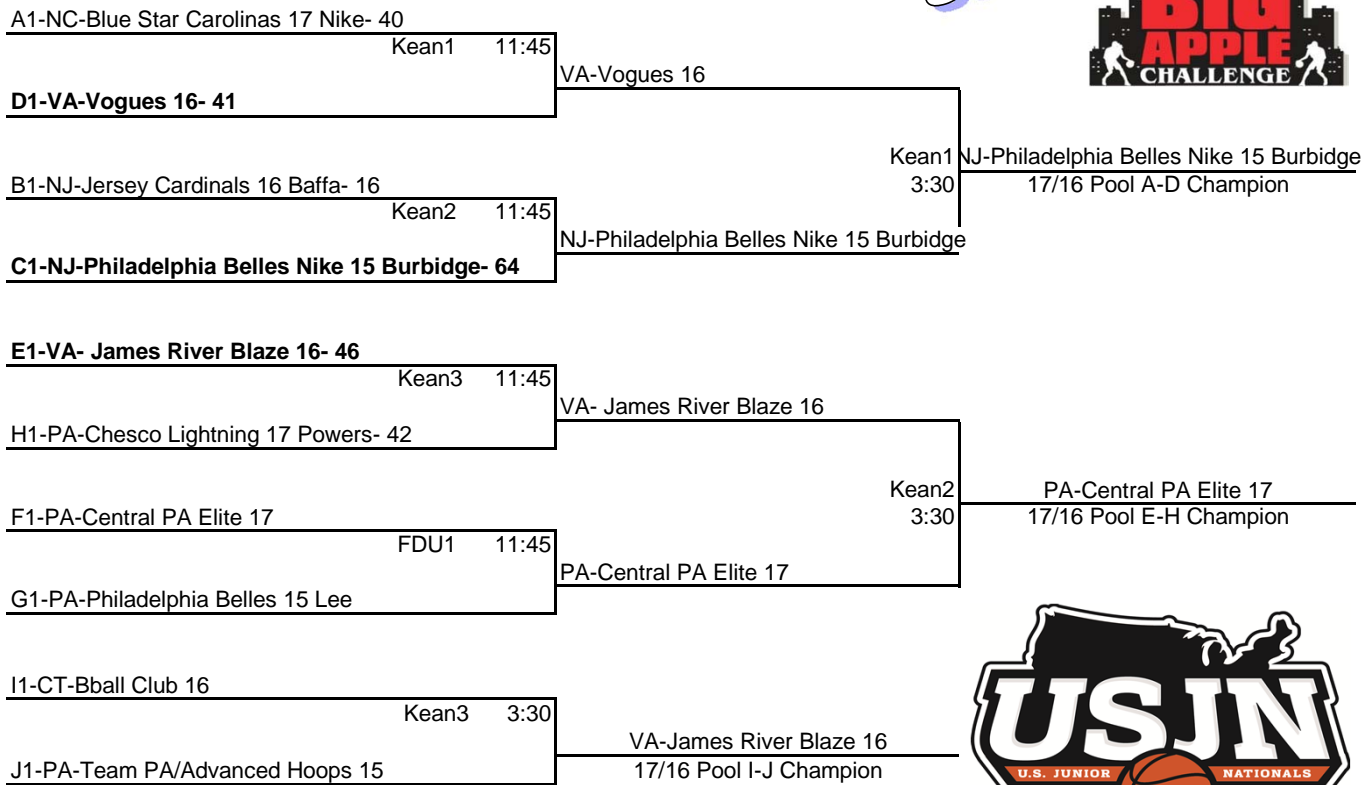

USJN'S 6TH ANNUAL BIG APPLE CHALLENGE

17/16U TOURNAMENT BRACKETS

15U TOURNAMENT BRACKETS

14U TOURNAMENT BRACKETS

13U TOURNAMENT BRACKETS

USJN	POOL A	1	2	3	4	W	L	PTS	RNK
1	NC-Blue Star Carolinas 17 Nike		15	7	-13	2	1	9	1
2	NJ-Jersey Cardinals 17 Coyle	-15		3	-15	1	2	-27	2
3	NY-IExcel 17 New York	-7	-3		-2	0	3	-12	3
4	PA-Philadelphia Belles Nike Elite 17 Flynn	13	15	2		3	0	30	4