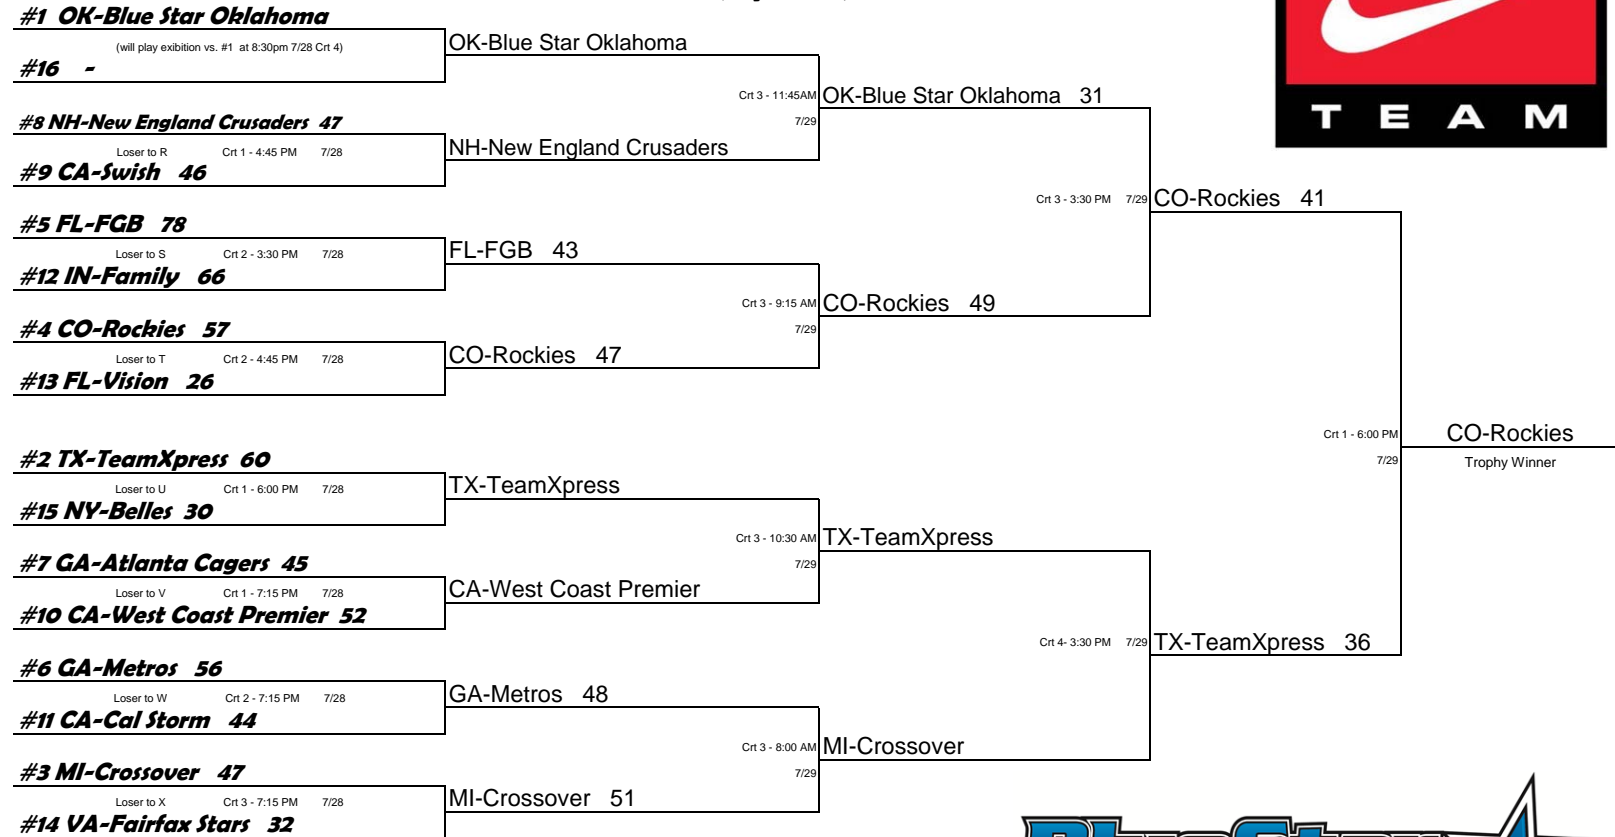

7th Annual: Blue Star Nationals Pools I-L

July 27-29, 2014