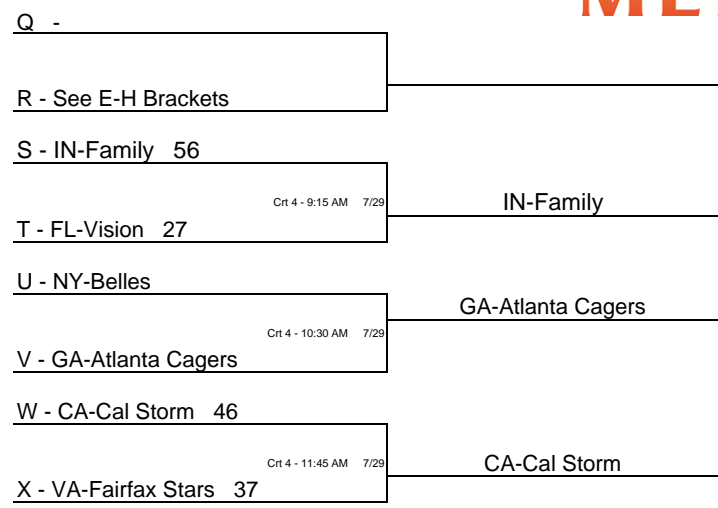

Consolation Brackets