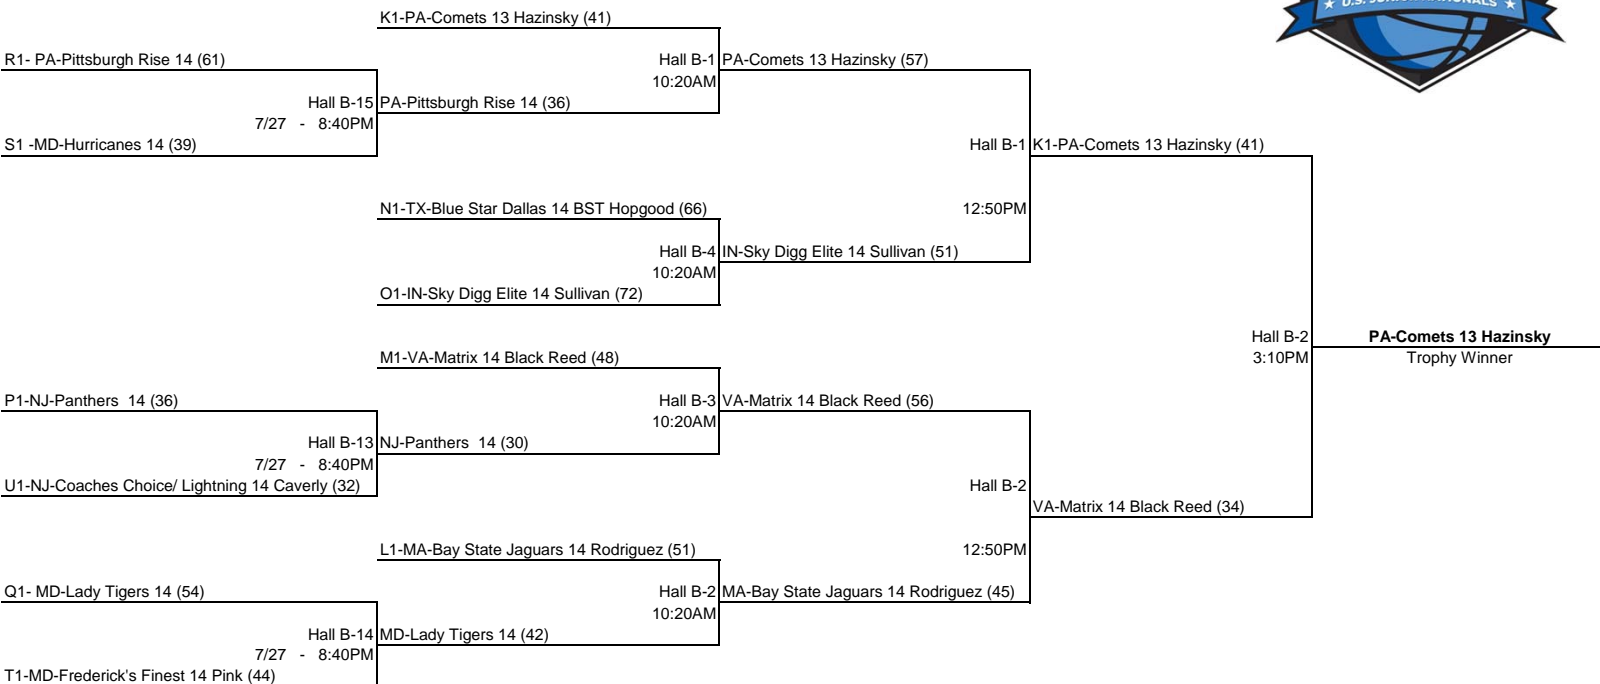

USJN's 18th Annual: 15-12u National Championship

15 Tournament Brackets

14 Tournament Brackets

USJN's National Championship

13 TOURNAMENT BRACKETS

12 Tournament Brackets

USJN	POOL A	1	2	3	4	5	6	W	L	PTS	RNK	ADIF
1	ON-Canada Elite 15		14	-10	15	1	10	4	1	30	2	6.00
2	MD-Baltimore Starz 15 Hardy	-14		-15	-13	3	-15	1	4	-54	6	-10.80
3	NY-Baseline Elite 15	10	15		15	15	-2	4	1	53	1	
4	SC-Carolina United 15	-15	13	-15		7	-15	1	4	-39	5	-7.80
5	PA-Fencor 15 Green	-1	-3	-15	7		-10	1	4	-22	4	-4.40
6	VA-BWSL Red Tide 15	-10	15	2	15	10		4	1	32	3	6.40