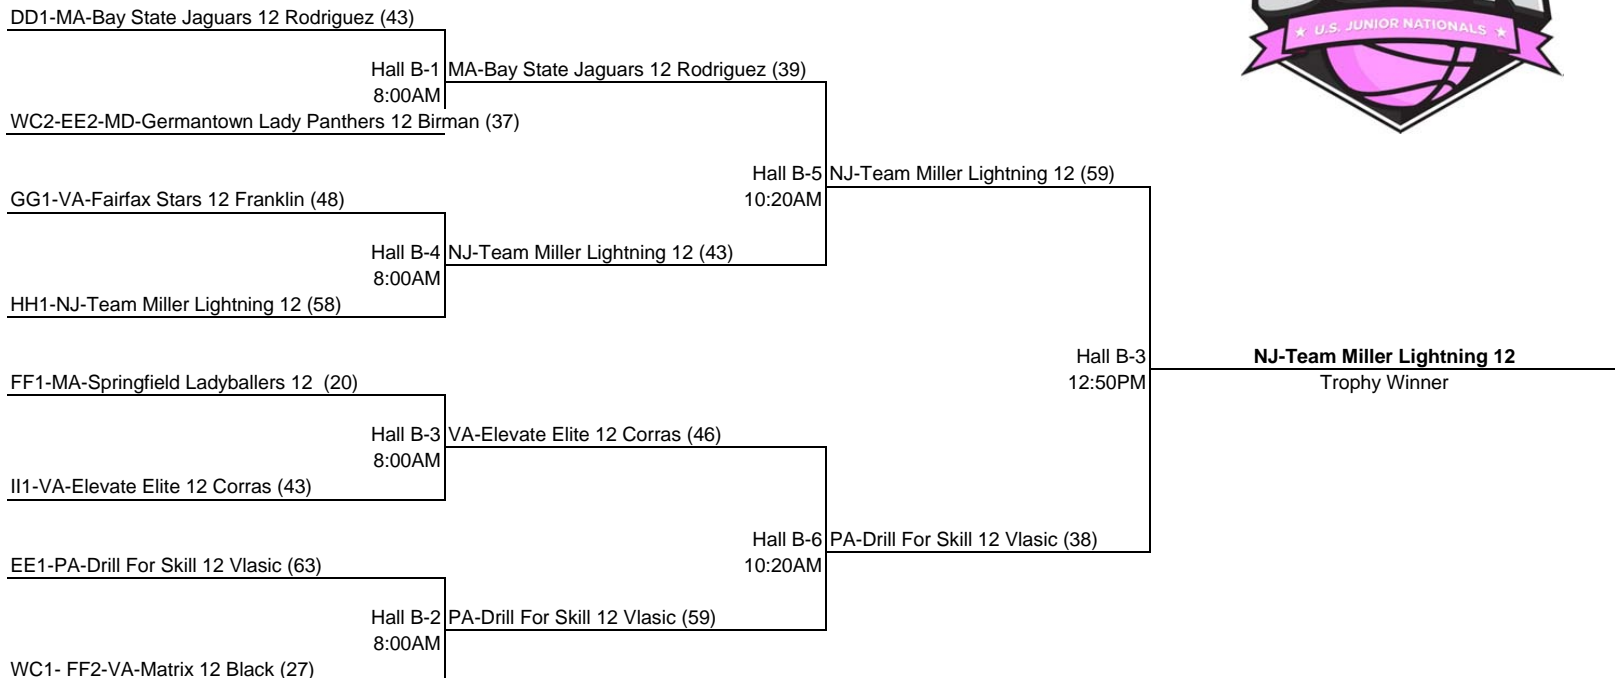

USJN's 18th Annual: 15-12u National Championship

15 Tournament Brackets

14 Tournament Brackets

USJN's National Championship

13 TOURNAMENT BRACKETS

12 Tournament Brackets

USJN	POOL A	1	2	3	4	5	6	W	L	PTS	RNK	ADIF
1	ON-Canada Elite 15		14	-10	15	1	10	4	1	30	2	6.00
2	MD-Baltimore Starz 15 Hardy	-14		-15	-13	3	-15	1	4	-54	6	-10.80
3	NY-Baseline Elite 15	10	15		15	15	-2	4	1	53	1	
4	SC-Carolina United 15	-15	13	-15		7	-15	1	4	-39	5	-7.80
5	PA-Fencor 15 Green	-1	-3	-15	7		-10	1	4	-22	4	-4.40
6	VA-BWSL Red Tide 15	-10	15	2	15	10		4	1	32	3	6.40