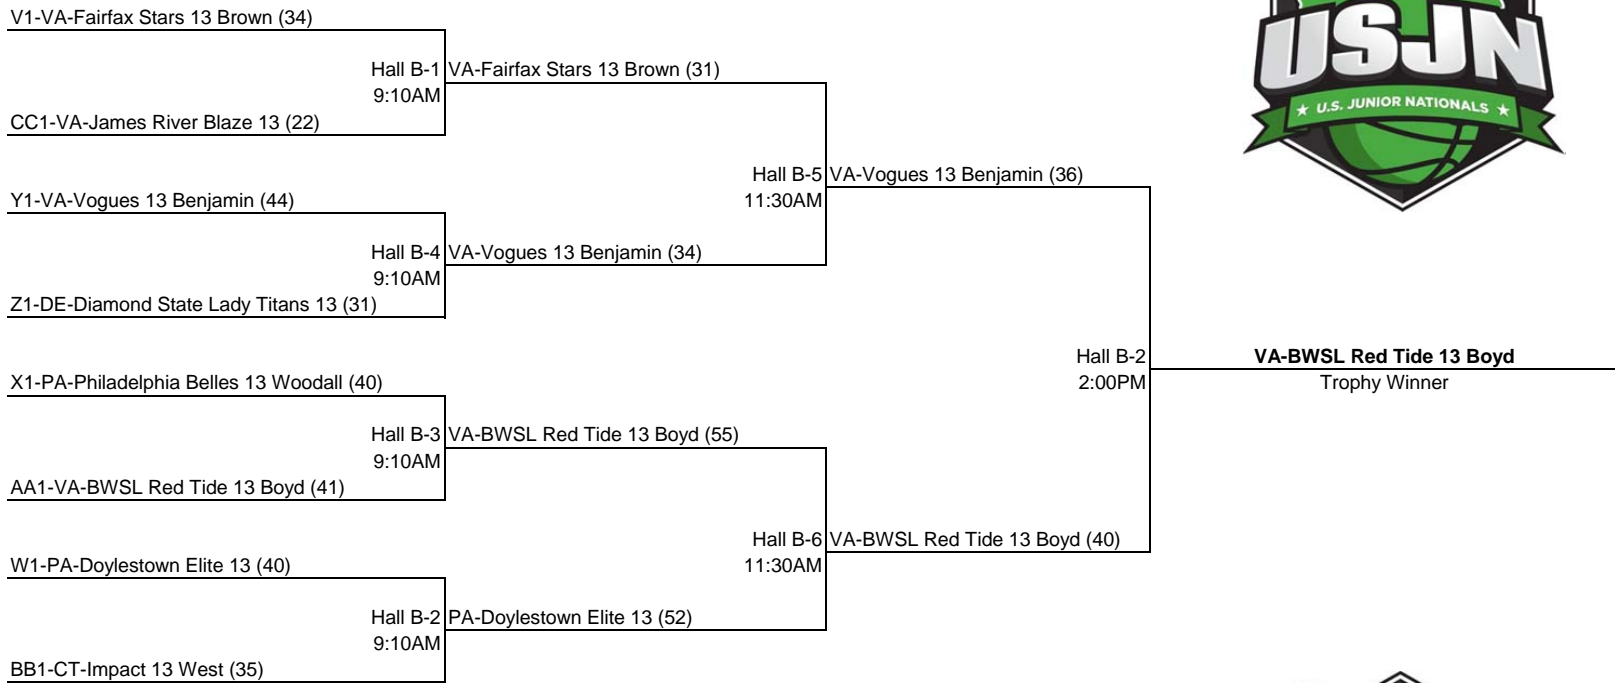

USJN's 18th Annual: 15-12u National Championship

15 Tournament Brackets

14 Tournament Brackets

USJN's National Championship

13 TOURNAMENT BRACKETS

12 Tournament Brackets

USJN	POOL A	1	2	3	4	5	6	W	L	PTS	RNK	ADIF
1	ON-Canada Elite 15		14	-10	15	1	10	4	1	30	2	6.00
2	MD-Baltimore Starz 15 Hardy	-14		-15	-13	3	-15	1	4	-54	6	-10.80
3	NY-Baseline Elite 15	10	15		15	15	-2	4	1	53	1	
4	SC-Carolina United 15	-15	13	-15		7	-15	1	4	-39	5	-7.80
5	PA-Fencor 15 Green	-1	-3	-15	7		-10	1	4	-22	4	-4.40
6	VA-BWSL Red Tide 15	-10	15	2	15	10		4	1	32	3	6.40