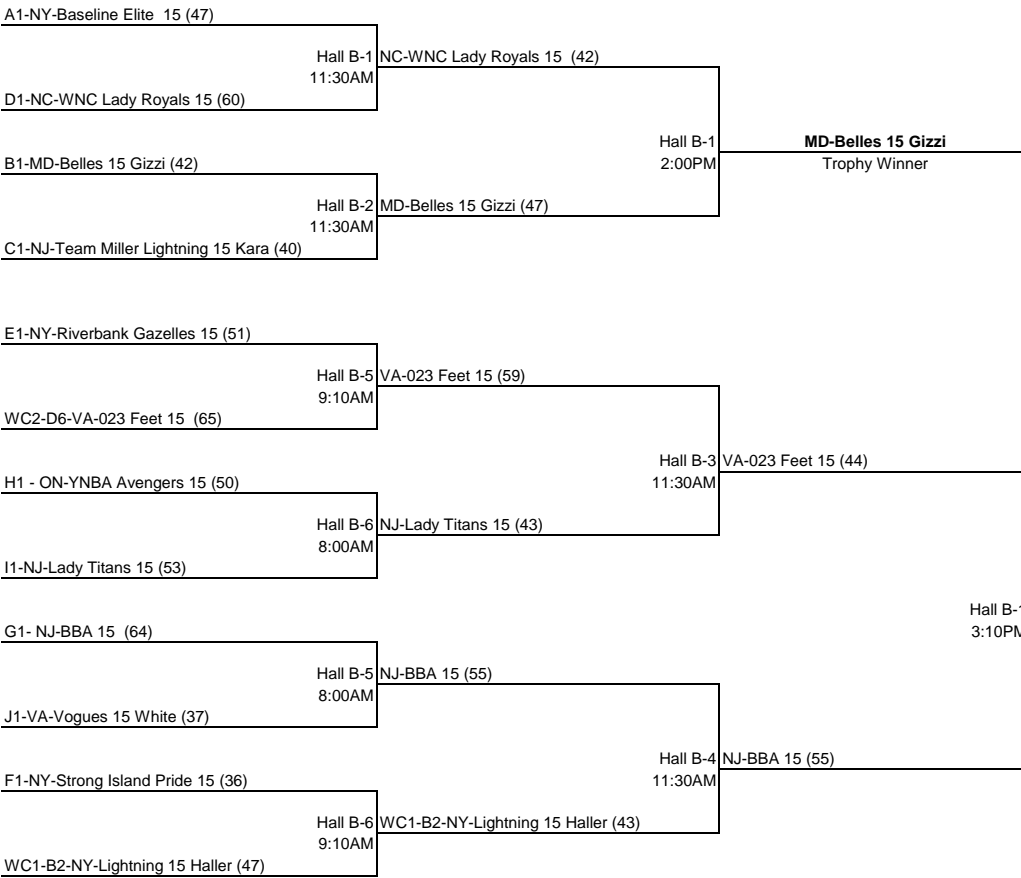

USJN's 18th Annual: 15-12u National Championship

15 Tournament Brackets

14 Tournament Brackets

USJN's National Championship

13 TOURNAMENT BRACKETS

12 Tournament Brackets

USJN	POOL A	1	2	3	4	5	6	W	L	PTS	RNK	ADIF
1	ON-Canada Elite 15		14	-10	15	1	10	4	1	30	2	6.00
2	MD-Baltimore Starz 15 Hardy	-14		-15	-13	3	-15	1	4	-54	6	-10.80
3	NY-Baseline Elite 15	10	15		15	15	-2	4	1	53	1	
4	SC-Carolina United 15	-15	13	-15		7	-15	1	4	-39	5	-7.80
5	PA-Fencor 15 Green	-1	-3	-15	7		-10	1	4	-22	4	-4.40
6	VA-BWSL Red Tide 15	-10	15	2	15	10		4	1	32	3	6.40