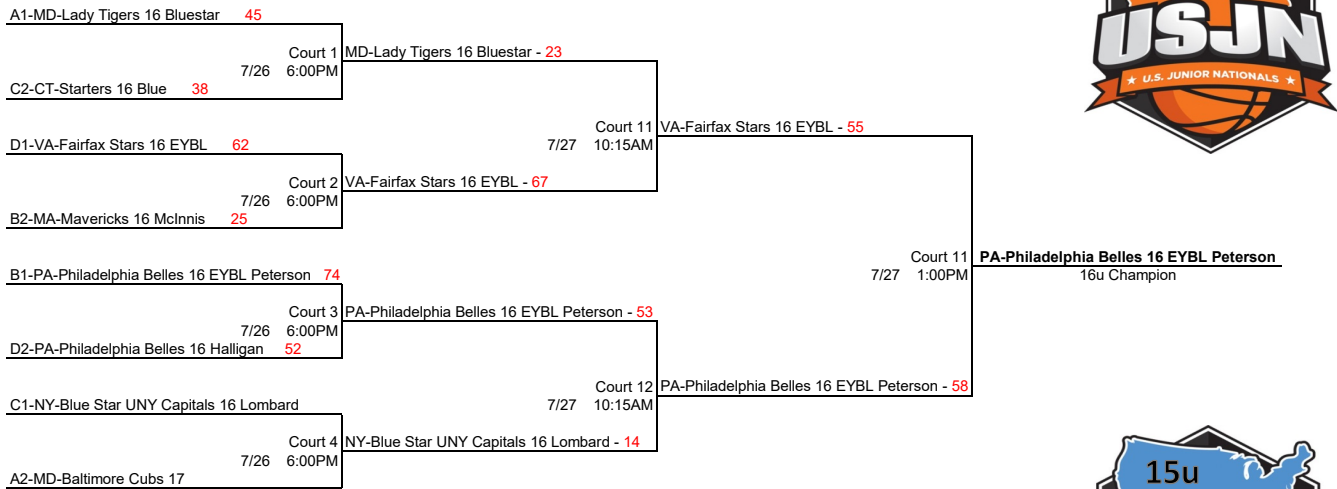

USJN'S 22ND ANNUAL: 16-12U NATIONAL CHAMPIONSHIPS

16 TOURNAMENT BRACKETS

15 TOURNAMENT BRACKETS

USJN'S 22ND ANNUAL: 16-12U NATIONAL CHAMPIONSHIPS

14 TOURNAMENT BRACKETS

N1-VA-Nova 94 14 National **44**

Court 1
7/26 4:45PM
U1-MA-Springfield Ballers 14 Gee **46**