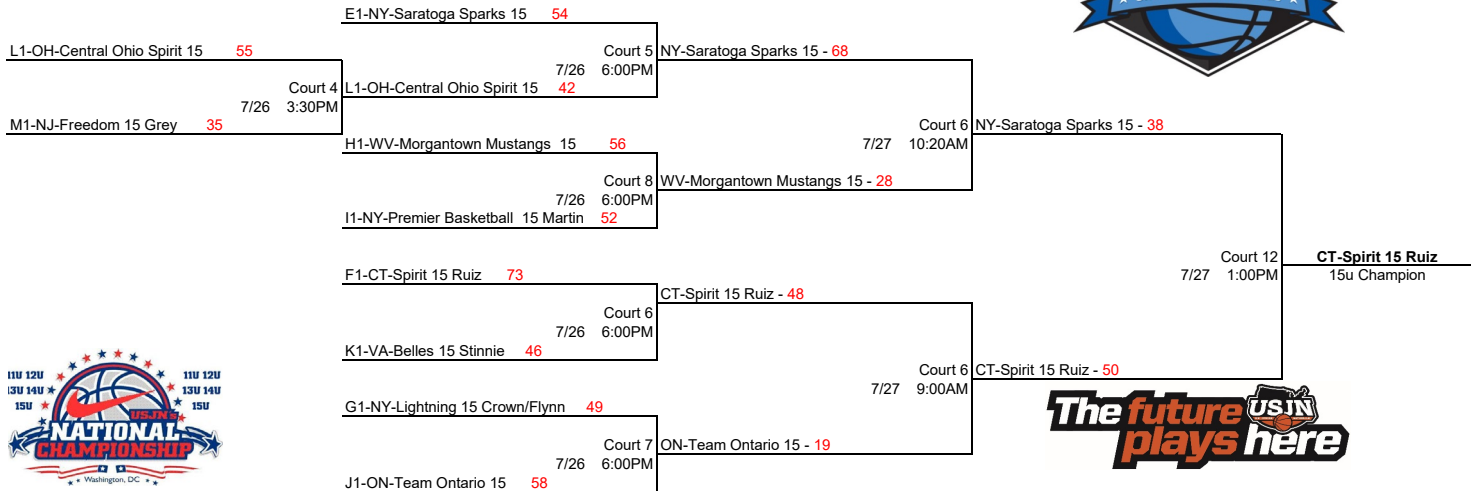

USJN'S 22ND ANNUAL: 16-12U NATIONAL CHAMPIONSHIPS

16 TOURNAMENT BRACKETS

15 TOURNAMENT BRACKETS

USJN'S 22ND ANNUAL: 16-12U NATIONAL CHAMPIONSHIPS

14 TOURNAMENT BRACKETS

N1-VA-Nova 94 14 National **44**

Court 1
7/26 4:45PM
U1-MA-Springfield Ballers 14 Gee **46**