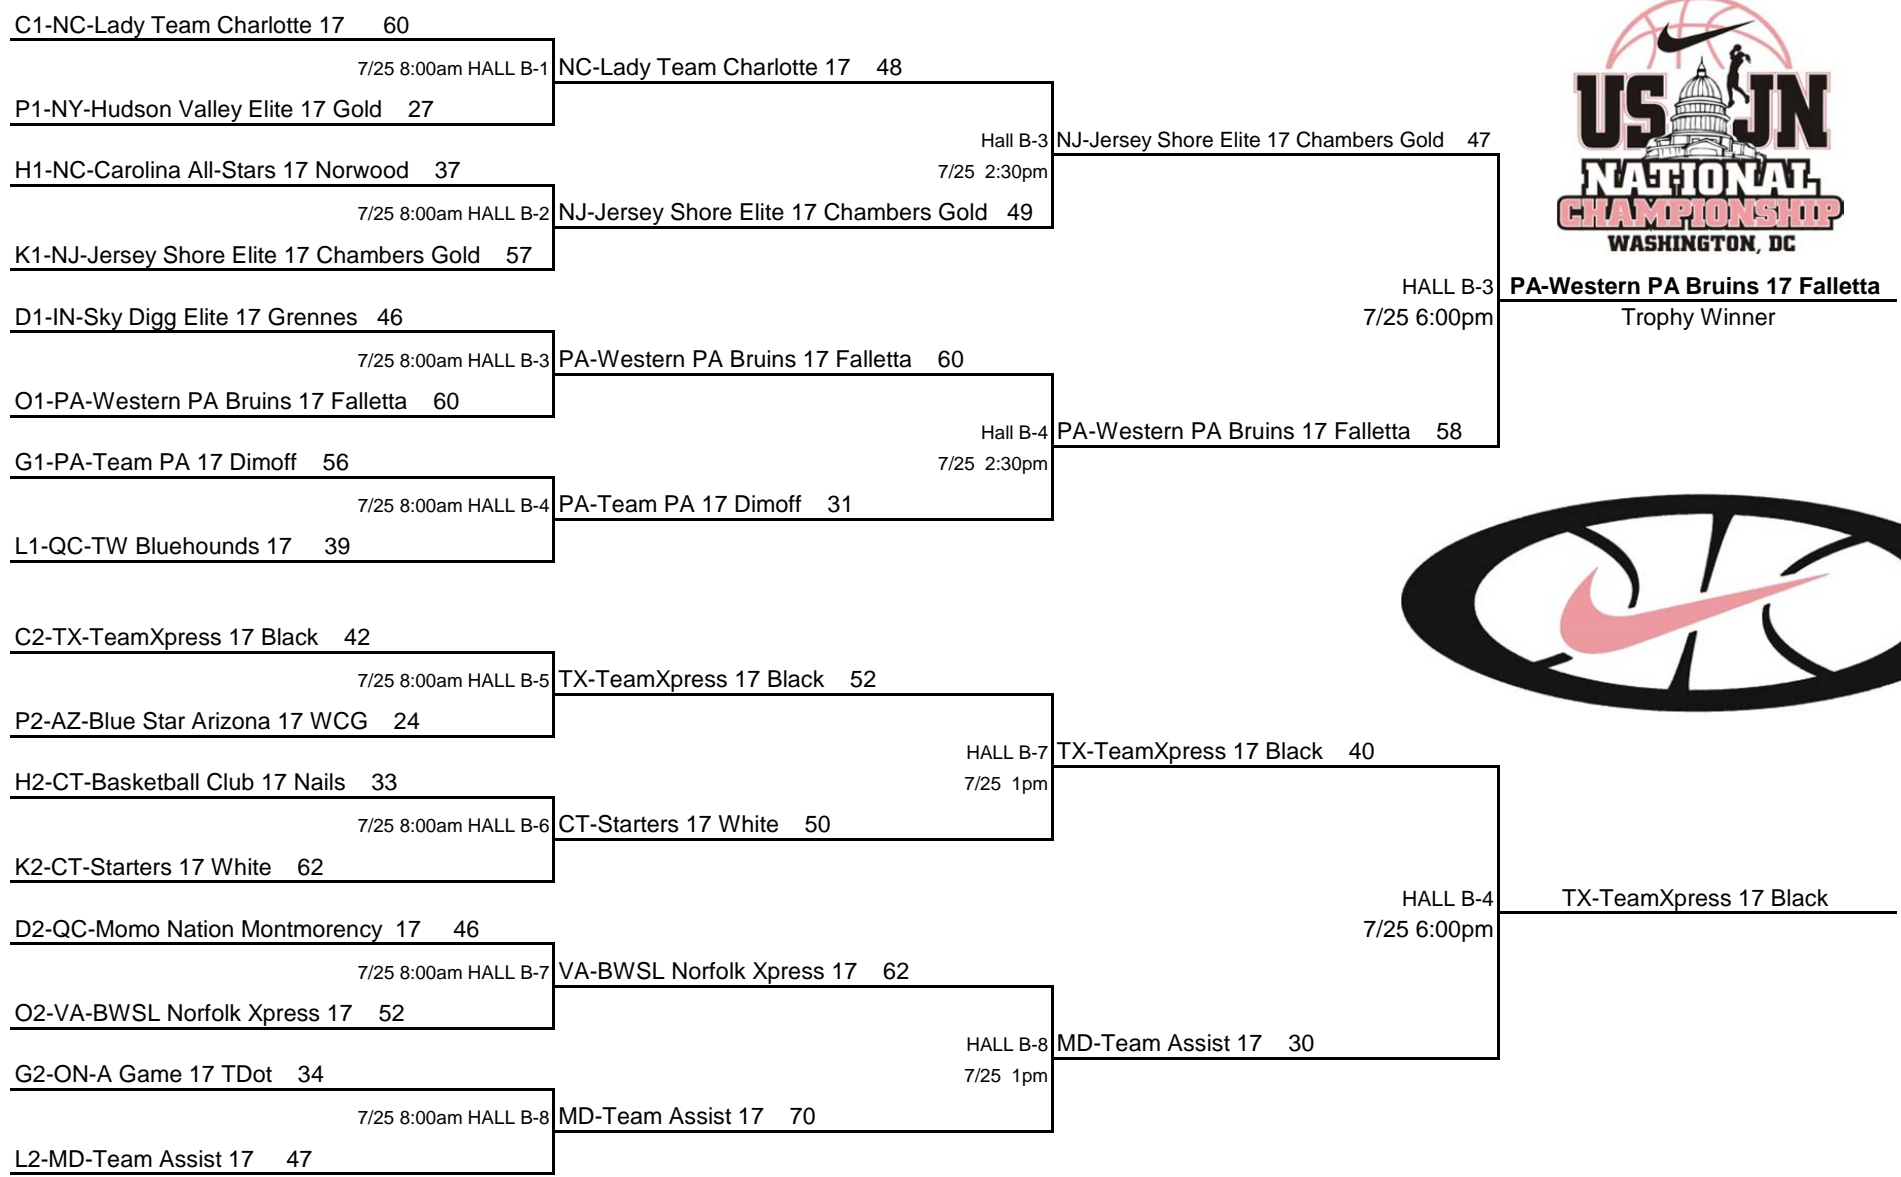

US JUNIOR NATIONALS

17U Championships - PLATINUM Division