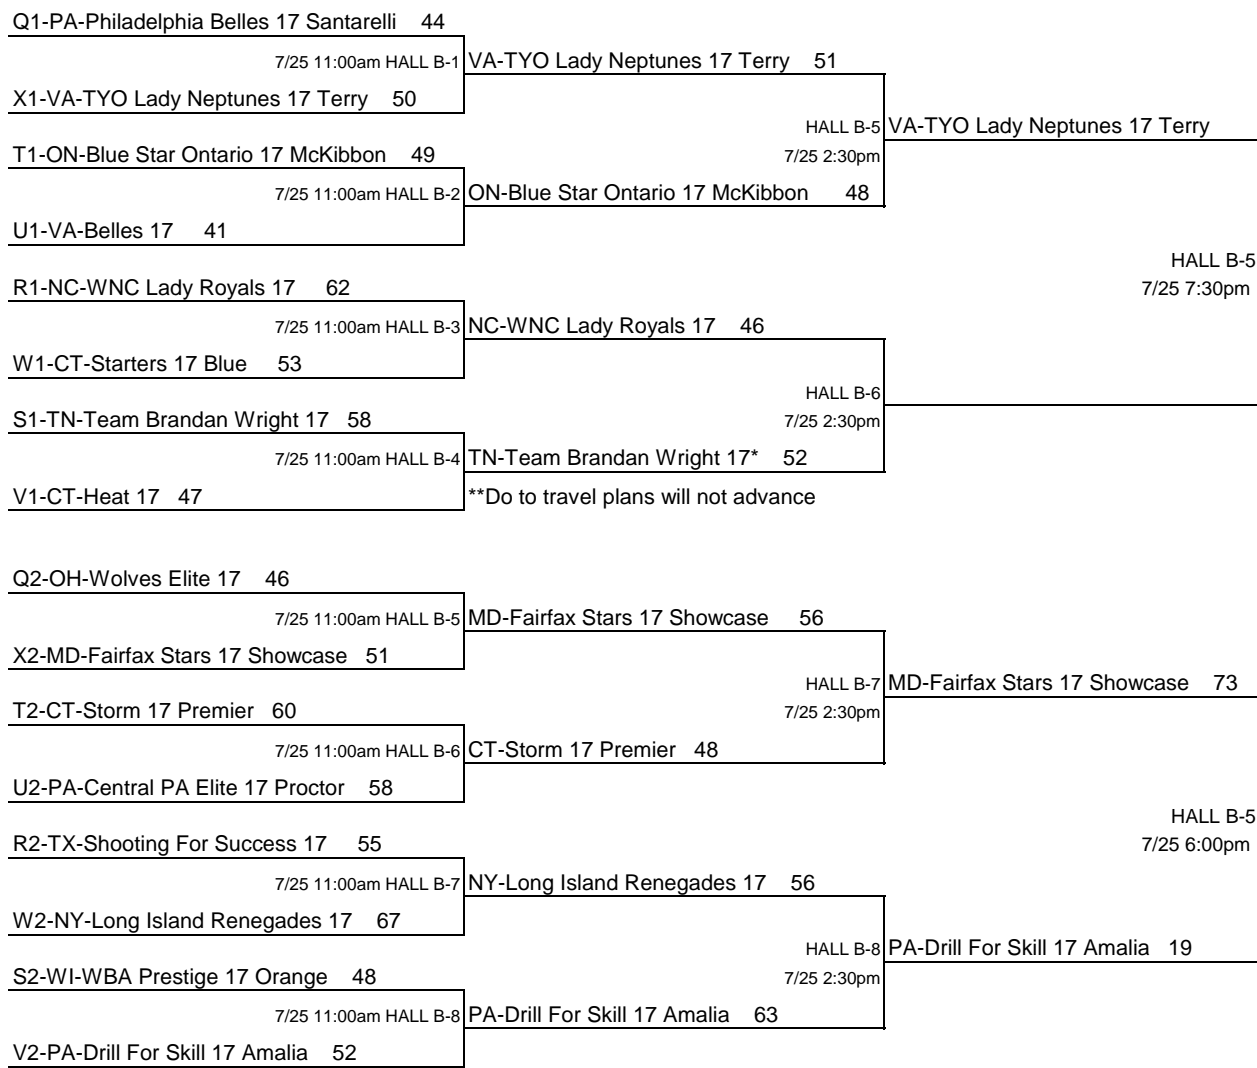

US JUNIOR NATIONALS

17U CHAMPIONSHIPS - GOLD DIVISION