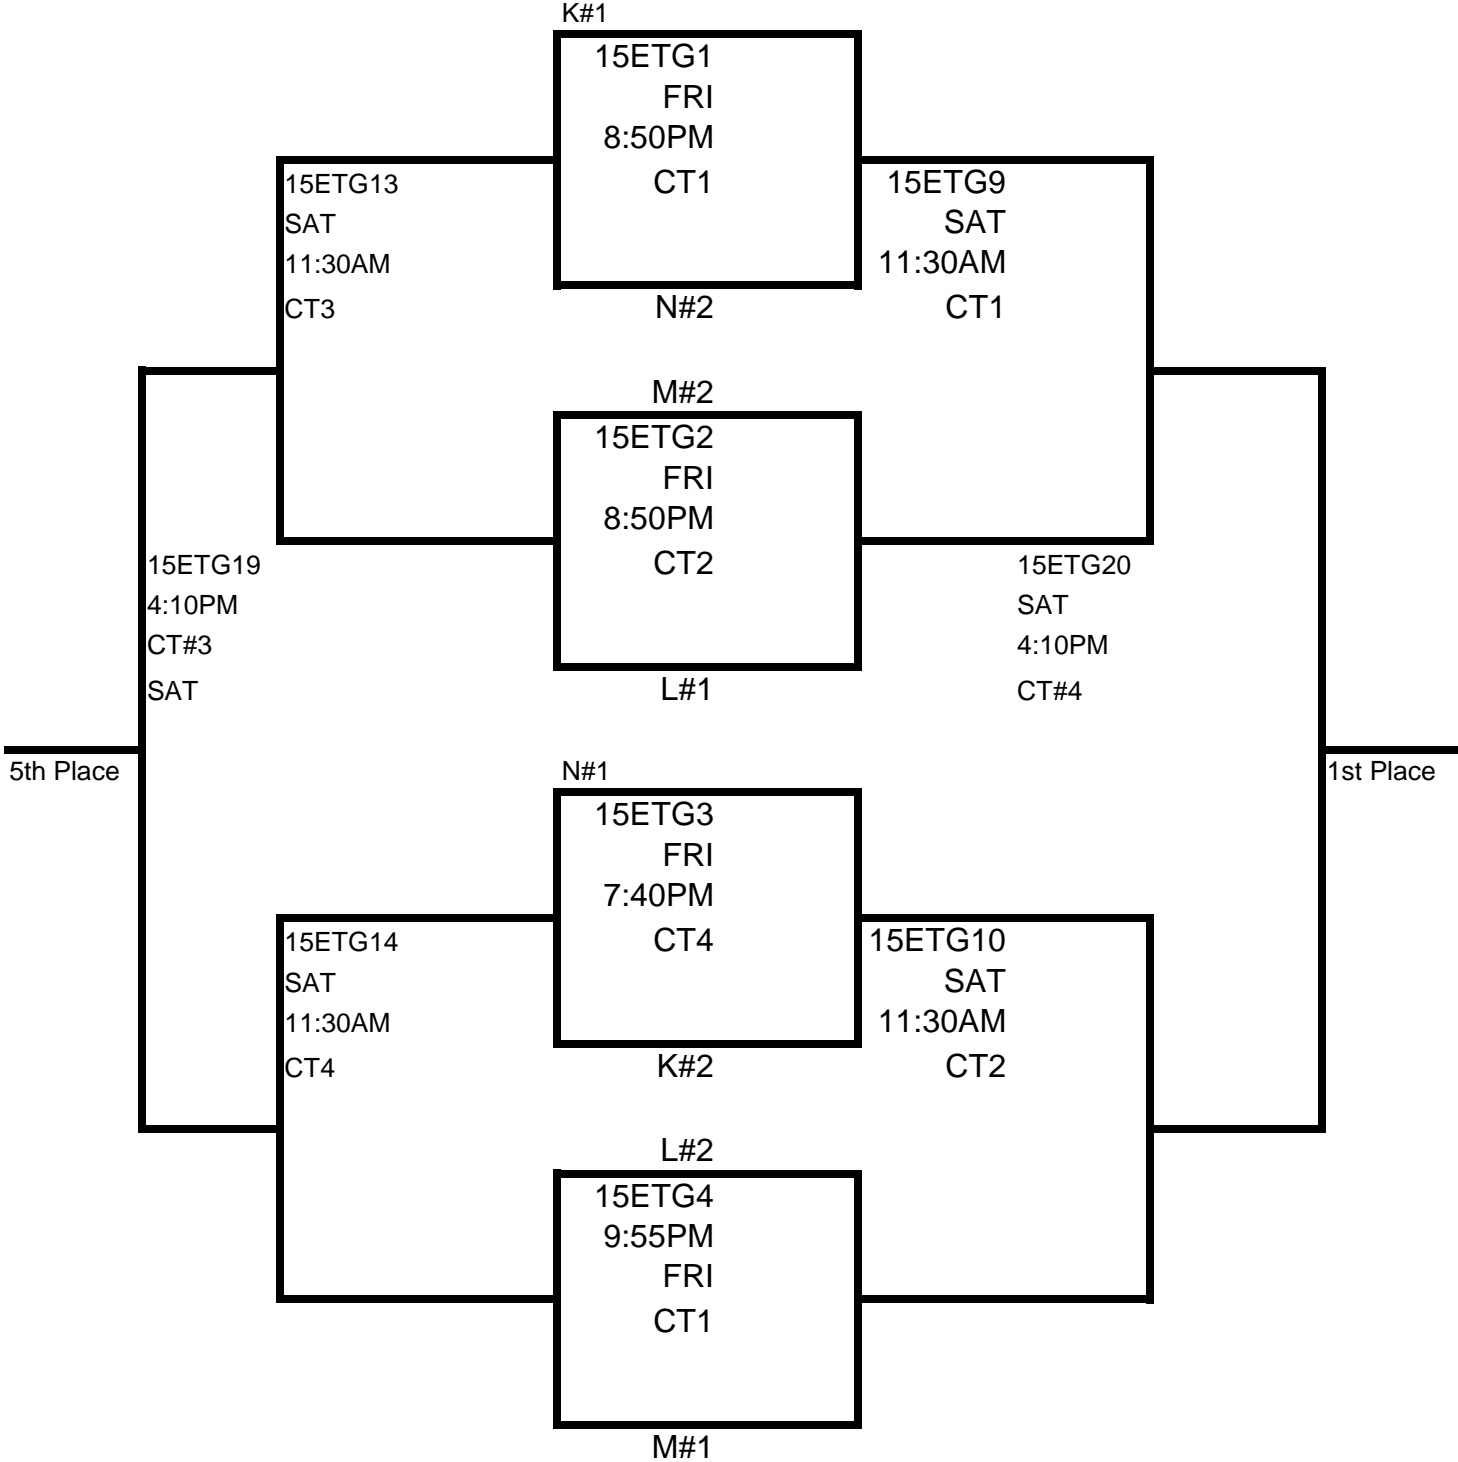

A#1 SEED

17U ELITE

B#2 SEED

17ETG4

SAT
4:10PM
CT1

1st Place

A#2 SEED

17ETG2
SAT
12:40PM
CT2

B#1 SEED

SATURDAY	17ETG5	A#3-B#3	CT 3	12:40PM
SATURDAY	17ETG6	A#4-B#4	CT4	12:40PM
SATURDAY	17ETG7	A#5-B#5	CT4	1:50PM

15U ELITE
BRACKET A

15 ELITE
BRACKET B

N#3

15ETG5
FRI
9:55PM
CT#2

15ETG11
SAT
9:10AM
CT2

15ETG15
SAT
9:10AM
CT#3