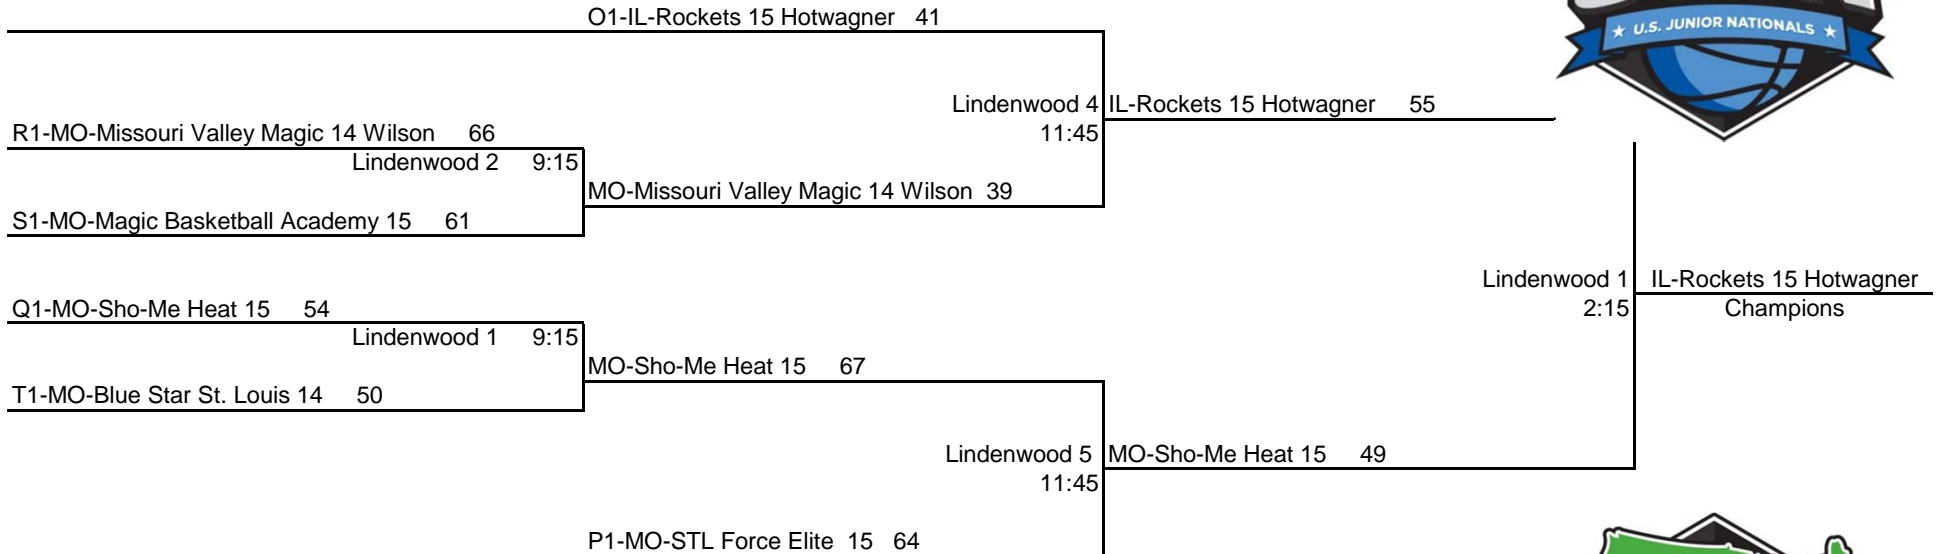

8th Annual USJN'S GATEWAY CHALLENGE

17/15u Tournament Brackets

A1-OK-Blue Star Oklahoma 17 And 1 51	Lindenwood 5 10:30	OK-Blue Star Oklahoma 17 And 1 44	
D1-IL-Hoop Dreams 17 Elite 26			Lindenwood 4 2:15
B1-MO-Missouri Valley Magic 17 48	Lindenwood 6 10:30	MO-Missouri Valley Magic 17 47	MO-Missouri Valley Magic 17 Pool A-D Champions
C1-KS-Hoopsters 17 38			
E1-MO-STL Hype 17 57	Lindenwood 4 10:30	MO-Flight 17 2016 69	
H1-MO-Flight 17 2016 67			Lindenwood 5 2:15
F1-IL-JEMS 17 Jewels 66	Lindenwood 3 10:30	IL-JEMS 17 Jewels 50	MO-Flight 17 2016 Pool E-H Champions
G1-IA-Team Iowa 17 Blue 50			
I1-MO-Magic Basketball Academy 17 52	Lindenwood 3 9:15	MO-Magic Basketball Academy 17 55	
L1-IN-Flight 17 Duke 38			Lindenwood 6 1:00
J1-MO-Willpower 17 38	Lindenwood 4 9:15	KS-Eclipse 15 Red Erskine 36	MO-Magic Basketball Academy 17 Pool I-K Champions
K1-KS-Eclipse 15 Red Erskine 49			
M1-MO-Della Lamb Running Angels 15 Gold 40	Lindenwood 6 2:15	MO-Della Lamb Runnings Angels 15 Gold	
N1-IL-Rockets 15 Rufus 17			Pool M-N Champions

Post Event Page Can Be Found At:

WWW.USJN.COM

**Includes Pool All Stars,
Complete Listing of Colleges that Attended,
& Event Results**

8th Annual

USJN'S GATEWAY CHALLENGE

15/14u Tournament Brackets

14/13u Tournament Brackets