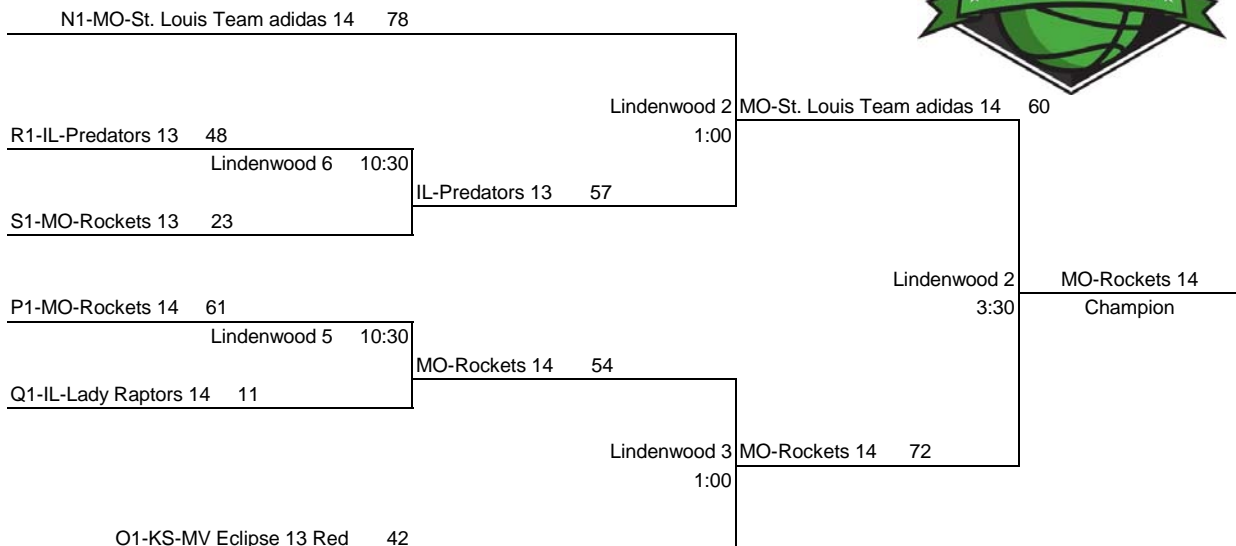

6th Annual

USJN'S GATEWAY CHALLENGE

17/16u Tournament Brackets

15U Tournament Brackets

14/13u Tournament Brackets

USJN	POOL A	1	2	3	4	W	L	PTS	RNK
1	KS-MV Eclipse 17 Red		-3	15	15	2	1	27	2
2	KS-Les Chats 17	3		11	3	3	0	17	1
3	IN-Elite Swish 17 Saiko	-15	-11		-2	0	3	-28	4
4	MO-St. Louis Team adidas 17	-15	-3	2		1	2	-16	3