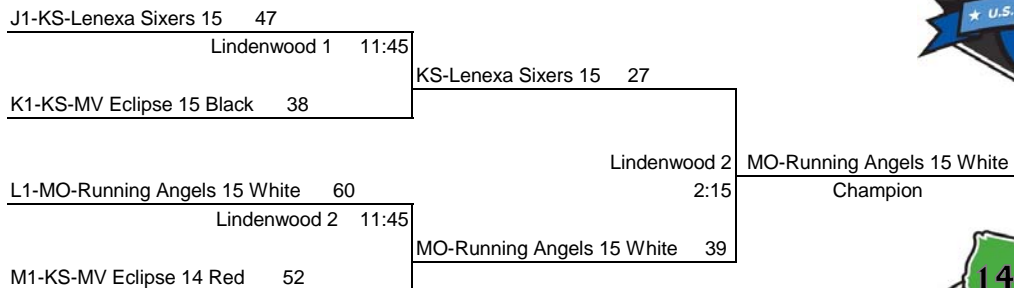

6th Annual

USJN'S GATEWAY CHALLENGE

17/16u Tournament Brackets

15U Tournament Brackets

14/13u Tournament Brackets

USJN	POOL A	1	2	3	4	W	L	PTS	RNK
1	KS-MV Eclipse 17 Red		-3	15	15	2	1	27	2
2	KS-Les Chats 17	3		11	3	3	0	17	1
3	IN-Elite Swish 17 Saiko	-15	-11		-2	0	3	-28	4
4	MO-St. Louis Team adidas 17	-15	-3	2		1	2	-16	3

1	vs	2
48		51

3	vs	4
56		58

1	vs	3
71		37

2	vs	4
50		47

1	vs	4
66		44

2	vs	3
44		33

USJN	POOL B	1	2	3	4	W	L	PTS	RNK
1	KS-MV Eclipse 16 Red		14	10	-9	2	1	15	1
2	IA-Barnstormers 17 Elite	-14		-12	-6	0	3	-32	4
3	MO-St. Louis Warriors 15	-10	12		7	2	1	9	2
4	IL-United 17 Ondik	9	6	-7		2	1	8	3