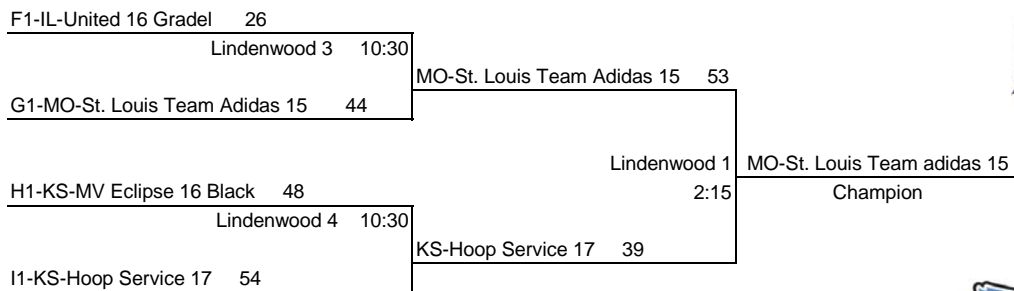

6th Annual

USJN'S GATEWAY CHALLENGE

17/16u Tournament Brackets

15U Tournament Brackets

14/13u Tournament Brackets

USJN	POOL A	1	2	3	4	W	L	PTS	RNK
1	KS-MV Eclipse 17 Red		-3	15	15	2	1	27	2
2	KS-Les Chats 17	3		11	3	3	0	17	1
3	IN-Elite Swish 17 Saiko	-15	-11		-2	0	3	-28	4
4	MO-St. Louis Team adidas 17	-15	-3	2		1	2	-16	3

1	vs	2
48		51

3	vs	4
56		58

1	vs	3
71		37

2	vs	4
50		47

1	vs	4
66		44

2	vs	3
44		33

USJN	POOL B	1	2	3	4	W	L	PTS	RNK
1	KS-MV Eclipse 16 Red		14	10	-9	2	1	15	1
2	IA-Barnstormers 17 Elite	-14		-12	-6	0	3	-32	4
3	MO-St. Louis Warriors 15	-10	12		7	2	1	9	2
4	IL-United 17 Ondik	9	6	-7		2	1	8	3