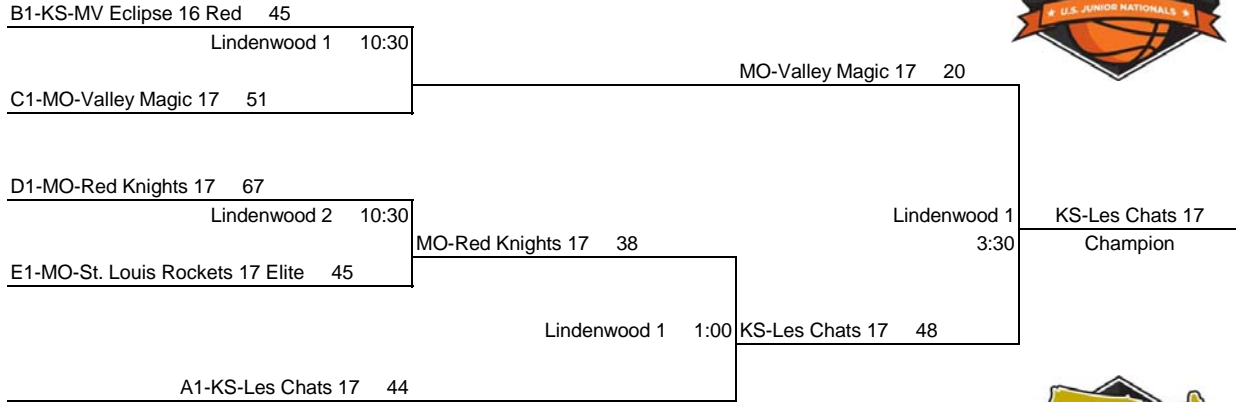

6th Annual

USJN'S GATEWAY CHALLENGE

17/16u Tournament Brackets

15U Tournament Brackets

14/13u Tournament Brackets

USJN	POOL A	1	2	3	4	W	L	PTS	RNK
1	KS-MV Eclipse 17 Red		-3	15	15	2	1	27	2
2	KS-Les Chats 17	3		11	3	3	0	17	1
3	IN-Elite Swish 17 Saiko	-15	-11		-2	0	3	-28	4
4	MO-St. Louis Team adidas 17	-15	-3	2		1	2	-16	3

1	vs	2
48		51

3	vs	4
56		58

1	vs	3
71		37

2	vs	4
50		47

1	vs	4
66		44

2	vs	3
44		33

USJN	POOL B	1	2	3	4	W	L	PTS	RNK
1	KS-MV Eclipse 16 Red		14	10	-9	2	1	15	1
2	IA-Barnstormers 17 Elite	-14		-12	-6	0	3	-32	4
3	MO-St. Louis Warriors 15	-10	12		7	2	1	9	2
4	IL-United 17 Ondik	9	6	-7		2	1	8	3