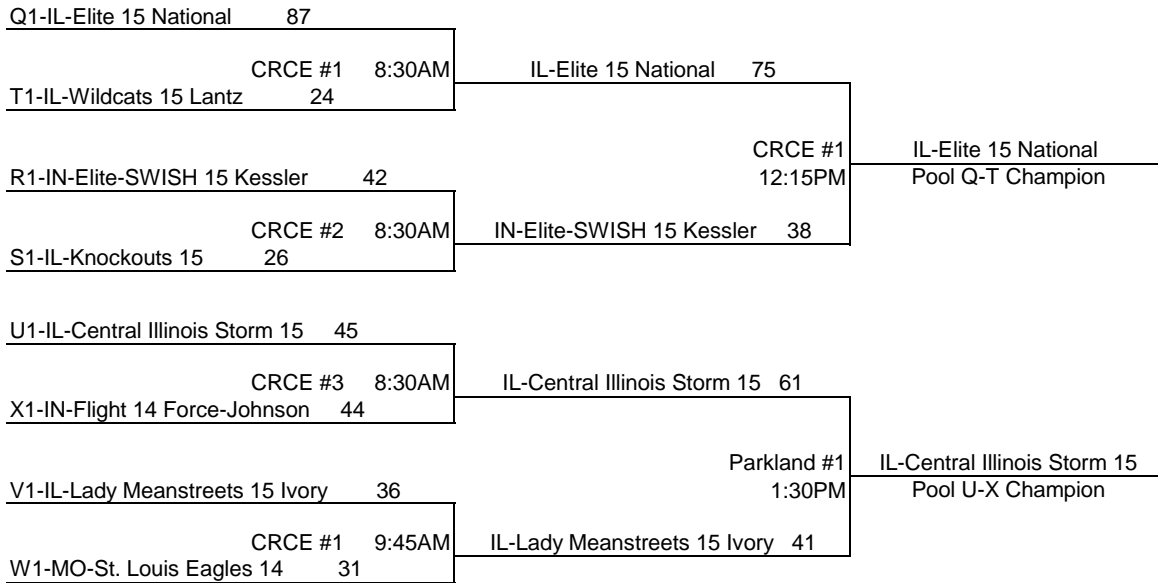

## 17/16 Under Tournament Bracket

A1-IL-Rockets 17 Ondik 48			
CRCE #1 11:00AM	IL-All In Athletics 17 Kahleaf 53		
D1-IL-All In Athletics 17 Kahleaf 67		CRCE #1	IL-All In Athletics 17 Kahleaf
		2:45PM	Pool A-D Champion
B1-IN-Indy Magic 17 Blanding 54			
CRCE #2 11:00AM	IN-Indy Magic 17 Blanding 45		
C1-IL-Lady Lightning 17 Platinum 46			
E1-IL-Lady Lightning 16 Silver 47			
CRCE #3 11:00AM	IL-Lady Lightning 16 Silver 55		
H1-IN-Elite-SWISH 17 Bartley 42		CRCE #2	IL-Lady Lightning 16 Silver
		2:45PM	Pool E-H Champion
F1-IL-QC Ballers 17 46			
UrbanaHS #1 11:00AM	IL-All In Athletics 15 Schoenbeck 45		
G1-IL-All In Athletics 15 Schoenbeck 48			
I1-IN-Naptown Pride 17 33			
Parkland #1 11:00AM	IL-Defenders 17 Nair 42		
L1-IL-Defenders 17 Nair 60		CRCE #3	IL-Defenders 17 Nair
		2:45PM	Pool I-L Champion
J1-IN-Elite-SWISH 16 Owen 43			
Parkland #2 11:00AM	IN-Elite-SWISH 16 Owen 41		
K1-IL-Civic Memorial Lady Eagles 17 38			
M1-IL-Pizazz 16 Green 53			
Parkland #1 9:45AM	IL-Pizazz 16 Green 34		
P1-IL-Champaign Lady Heat 16 34		Parkland #2	IL-Lady Reign 16 Energy
		2:45PM	Pool M-P Champion
N1-IL-Defenders 16 D'Apice 63			
Parkland #2 9:45AM	IL-Lady Reign 16 Energy 65		
O1-IL-Lady Reign 16 Energy 64			

Post Event Page Can Be Found At: [WWW.USJN.COM](http://WWW.USJN.COM)

Includes Pool All Stars, Complete Listing of Colleges that Attended, & Event Results  
Event Stories, Pictures, Articles, Interviews are now found at:

## 15 Under Tournament Bracket