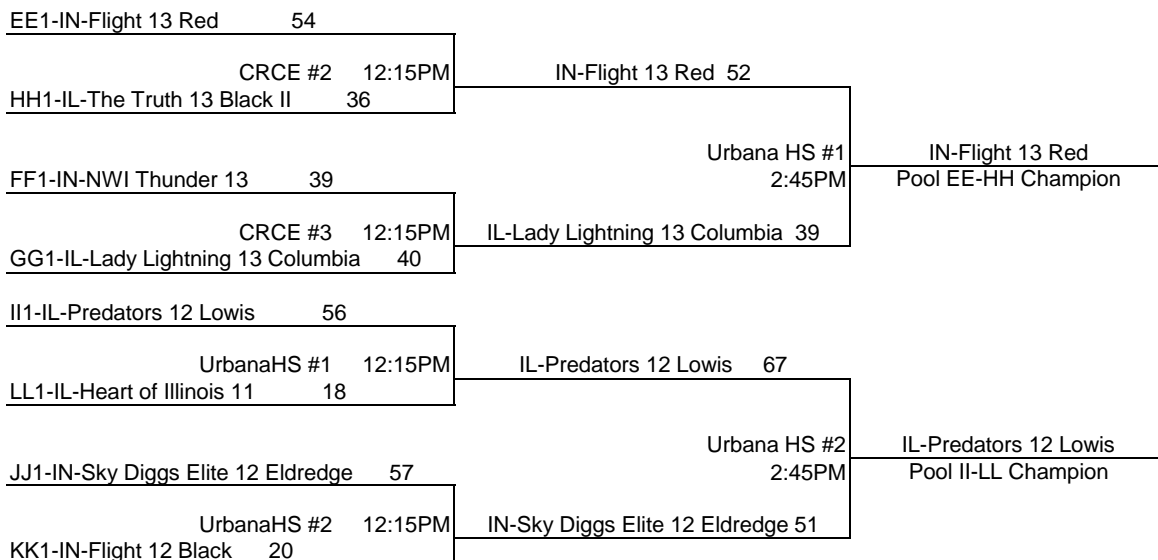

13/12 Under Tournament Bracket