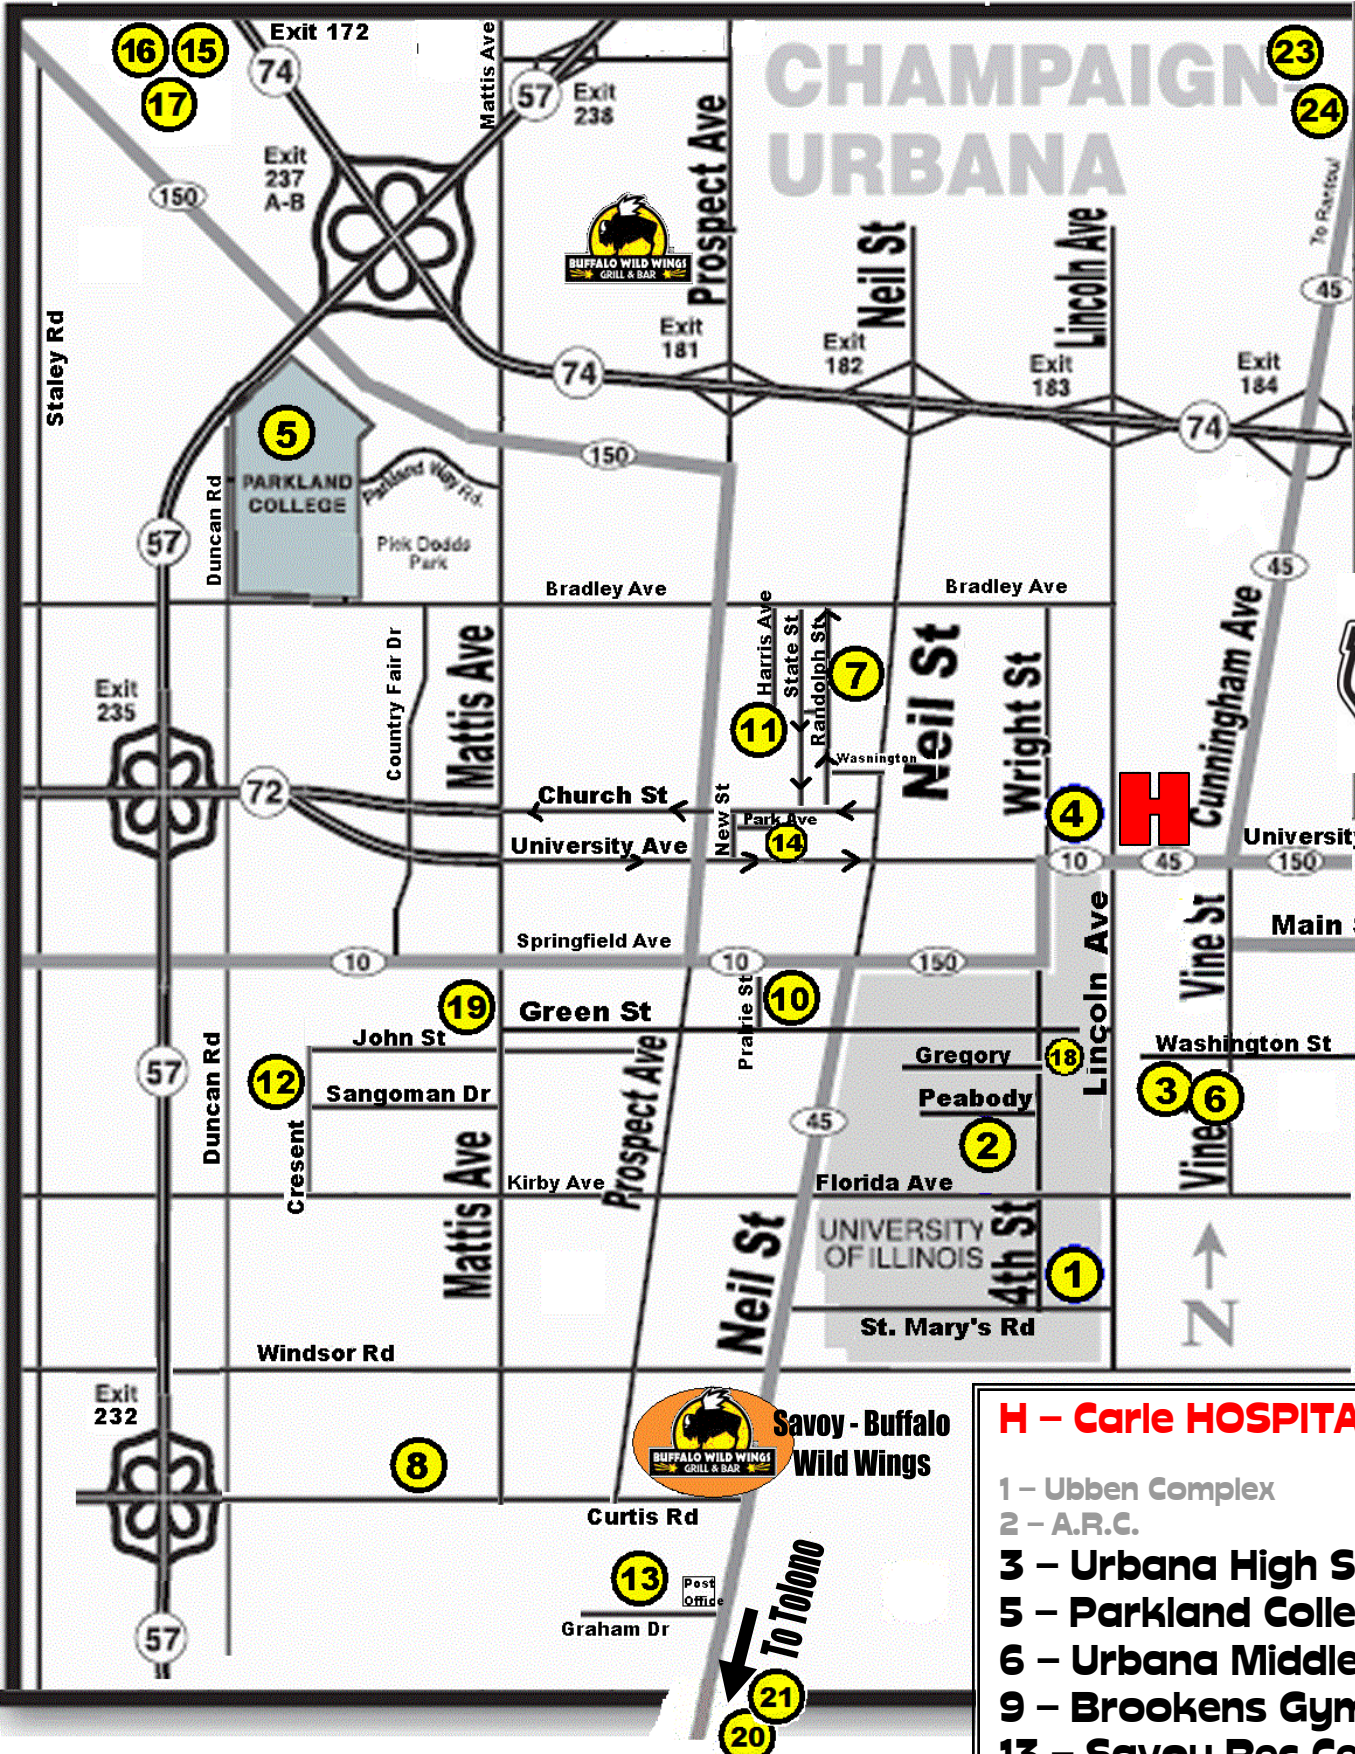

1. **H - Carle HOSPITAL**
2. 1 - Ubben Complex
   - 2 - A.R.C.
   - 3 - Urbana High School
   - 5 - Parkland College
   - 6 - Urbana Middle School
   - 9 - Brookens Gym
   - 13 - Savoy Rec Center
   - 18 - C.R.C.E (Campus Rec Center East)
   - 20 - Unity High School
   - 21 - Unity Junior School
   - 22 - Preston Williams Elem. School
   - 23 - Rantoul Twp High School
   - 24 - Forum Fitness Center