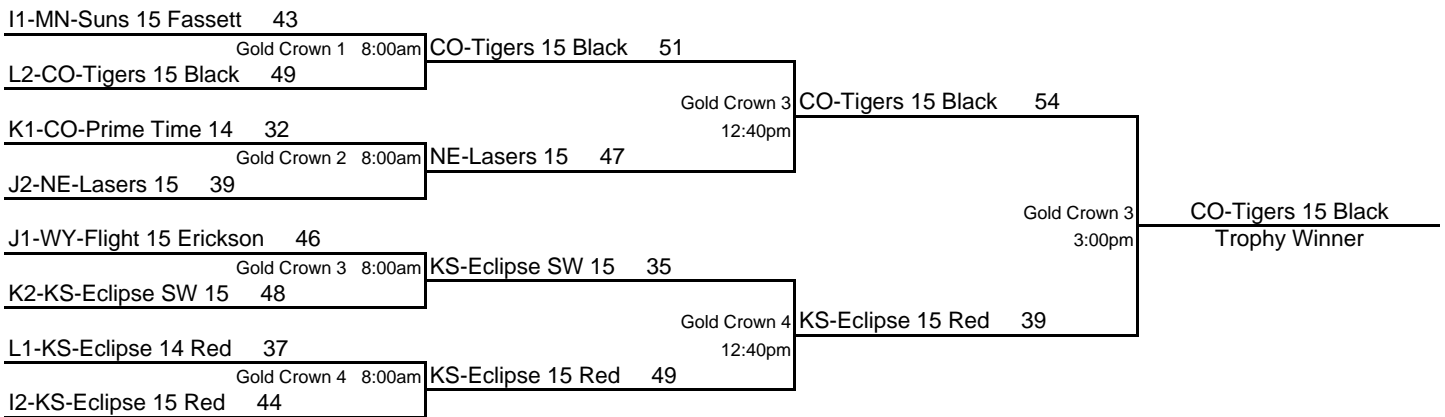

USJN's 7TH ANNUAL MOUNTAIN MADNESS

All Games - July 29

17/16U TOURNAMENT BRACKETS

15U TOURNAMENT BRACKETS

14/13U TOURNAMENT BRACKETS

USJN	POOL A	1	2	3	4	5	W	L	PTS	RNK
1	CO-IBall Academy Stars 17		-15	-15	-15	-15	0	4	-60	5
2	AZ-Phoenix Flight 17 Cave Creek	15		-15	-15	4	2	2	-11	3
3	KS-Eclipse 17 Red	15	15		15	15	4	0	60	1
4	CO-Premier 17 Red	15	15	-15		9	3	1	24	2
5	NE-Lasers 17	15	-4	-15	-9		1	3	-13	4

1	vs	2
28		45

2	vs	3
26		97

3	vs	5
72		46

1	vs	3
11		81

2	vs	4
32		62

4	vs	5
59		50

1	vs	4
43		75

2	vs	5
57		53