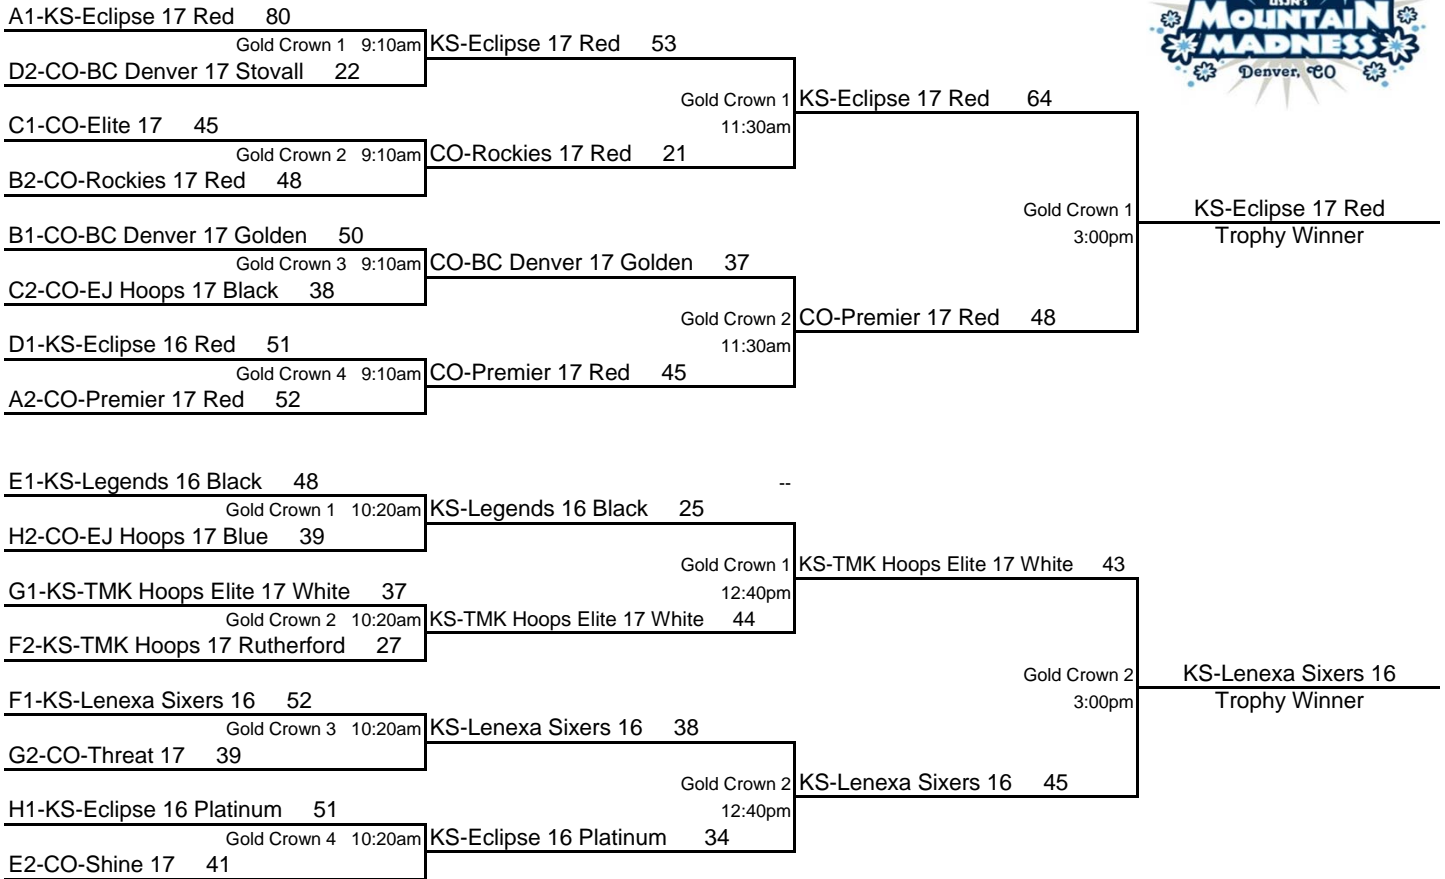

USJN's 7TH ANNUAL MOUNTAIN MADNESS

All Games - July 29

17/16U TOURNAMENT BRACKETS

15U TOURNAMENT BRACKETS

14/13U TOURNAMENT BRACKETS

USJN	POOL A	1	2	3	4	5	W	L	PTS	RNK
1	CO-IBall Academy Stars 17		-15	-15	-15	-15	0	4	-60	5
2	AZ-Phoenix Flight 17 Cave Creek	15		-15	-15	4	2	2	-11	3
3	KS-Eclipse 17 Red	15	15		15	15	4	0	60	1
4	CO-Premier 17 Red	15	15	-15		9	3	1	24	2
5	NE-Lasers 17	15	-4	-15	-9		1	3	-13	4