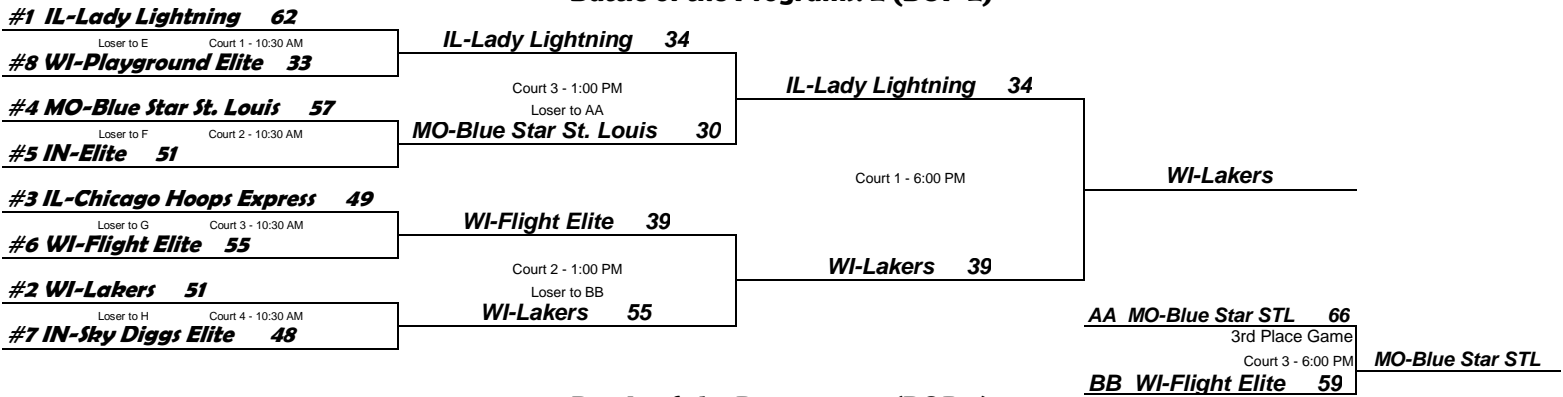

The Top 4 seeds are based on the previous year's results.

All games played at RecPlex

- Past Champions**  
 2014: IN-Spiece Gym Rats  
 2013: IN-Spiece Gym Rats  
 2012: TN-Flight  
 2011: KS-MoKan Eclipse  
 2010: NE-Bisons CSS  
 2009: IL-Midwest Elite  
 2008: IL-Chicago Hoops Express  
 2007: IL-Hustle  
 2006: IL-Full Package

**Saturday September 26, 2015  
 Battle of the Programs: 1 (BOP 1)**

\*\* All rosters must be Juniors (2017) and younger only \*\*

**Battle of the Programs: 2 (BOP 2)**

**Battle of the Programs: 3 (BOP 3)**