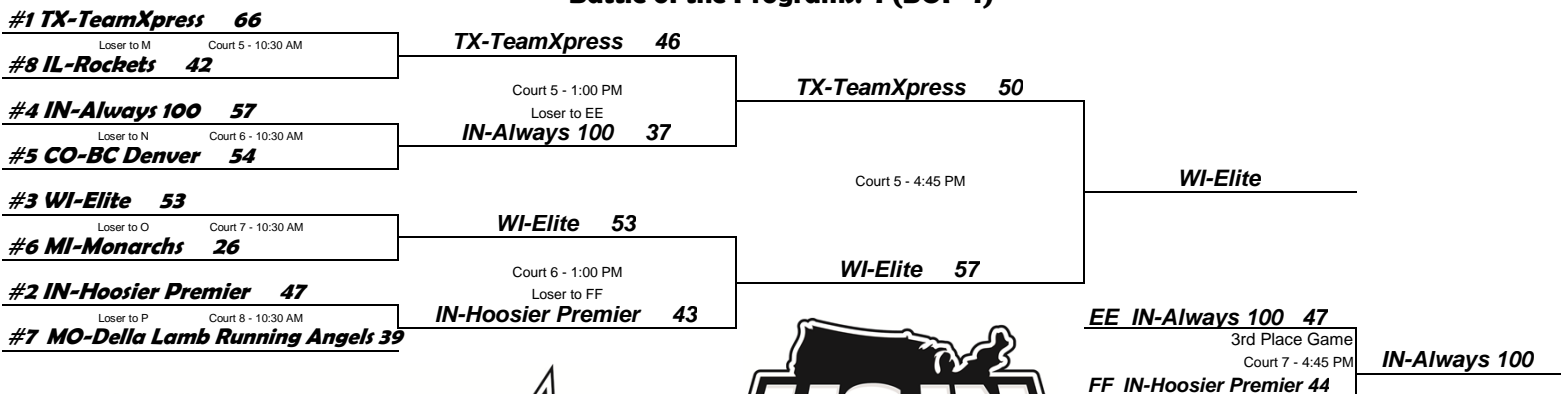

Battle of the Programs: 4 (BOP 4)