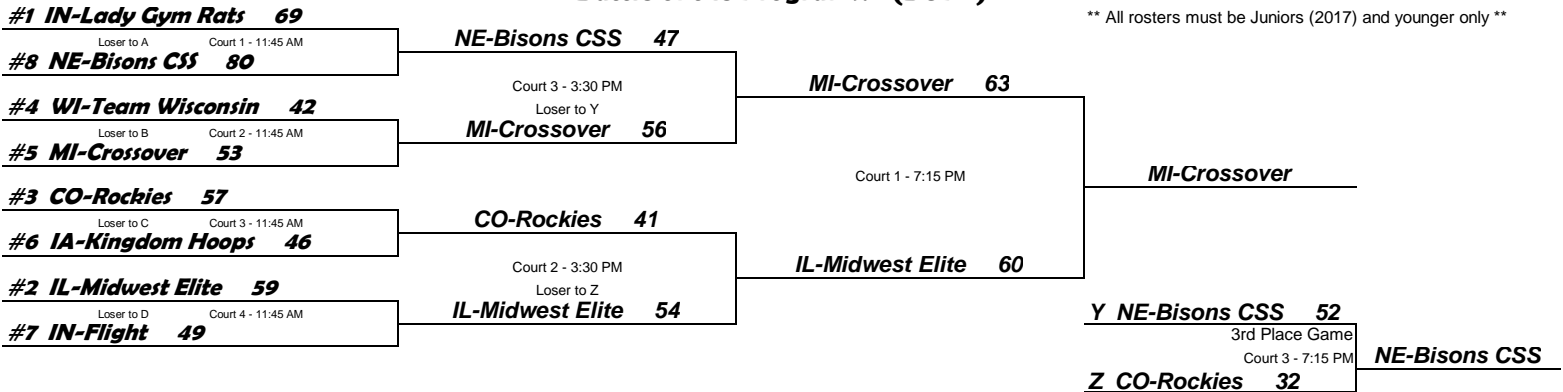

The Top 4 seeds are based on the previous year's results.

All games played at RecPlex

- Past Champions**  
 2014: IN-Spiece Gym Rats  
 2013: IN-Spiece Gym Rats  
 2012: TN-Flight  
 2011: KS-MoKan Eclipse  
 2010: NE-Bisons CSS  
 2009: IL-Midwest Elite  
 2008: IL-Chicago Hoops Express  
 2007: IL-Hustle  
 2006: IL-Full Package

**Saturday September 26, 2015  
 Battle of the Programs: 1 (BOP 1)**

\*\* All rosters must be Juniors (2017) and younger only \*\*

**Battle of the Programs: 2 (BOP 2)**

**Battle of the Programs: 3 (BOP 3)**