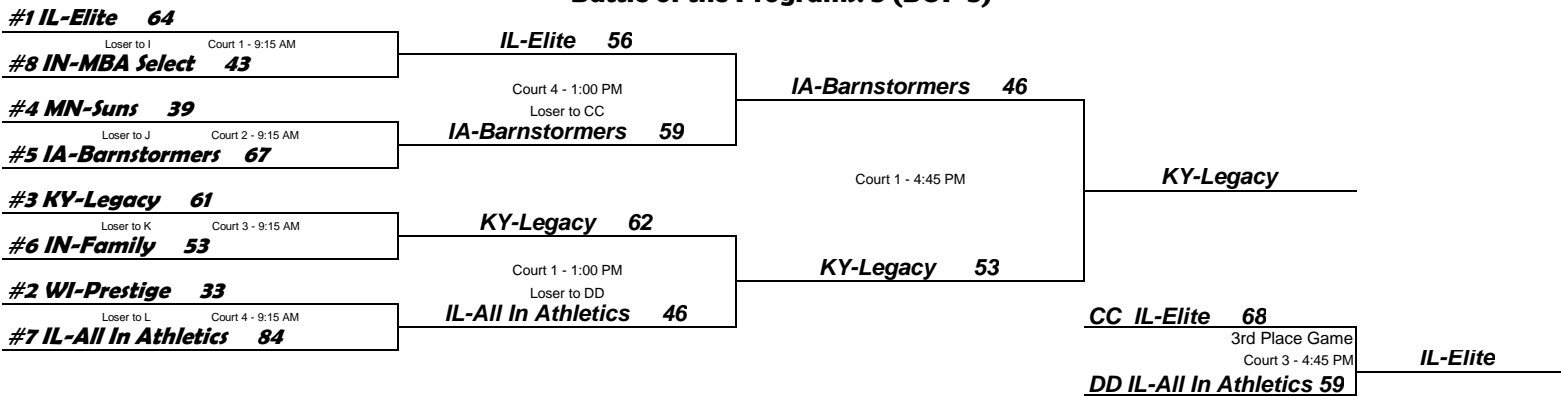

The Top 4 seeds are based on the previous year's results.

All games played at RecPlex

- Past Champions**  
 2014: IN-Spiece Gym Rats  
 2013: IN-Spiece Gym Rats  
 2012: TN-Flight  
 2011: KS-MoKan Eclipse  
 2010: NE-Bisons CSS  
 2009: IL-Midwest Elite  
 2008: IL-Chicago Hoops Express  
 2007: IL-Hustle  
 2006: IL-Full Package

**Saturday September 26, 2015  
 Battle of the Programs: 1 (BOP 1)**

\*\* All rosters must be Juniors (2017) and younger only \*\*

**Battle of the Programs: 2 (BOP 2)**

**Battle of the Programs: 3 (BOP 3)**

**Battle of the Programs: 4 (BOP 4)**

**Past Champions**  
 2013: IN-Spiece Gym Rats  
 2012: TN-Flight  
 2011: KS-MoKan Eclipse  
 2010: NE-Bisons CSS  
 2009: IL-Midwest Elite  
 2008: IL-Chicago Hoops Express  
 2007: IL-Hustle  
 2006: IL-Full Package