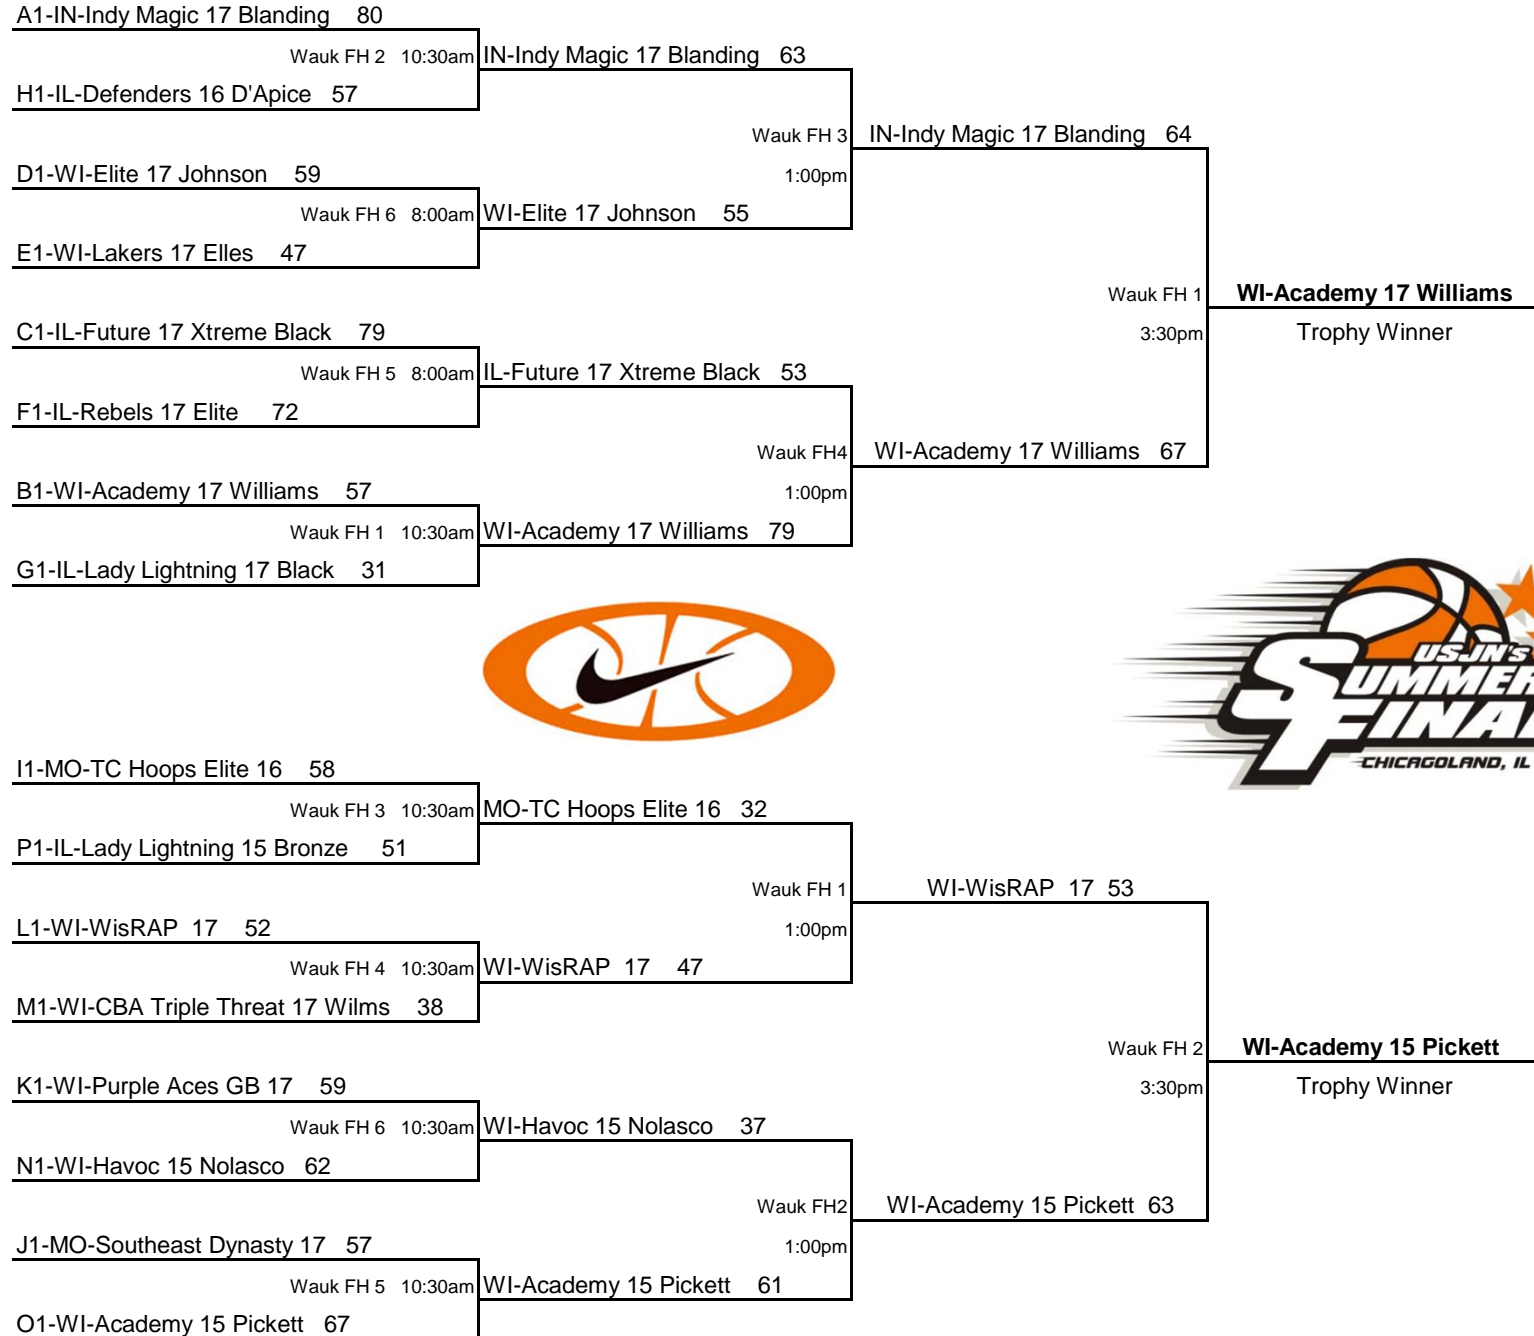

13TH ANNUAL - USJN'S SUMMER FINAL - MIDWEST

17U CHAMPIONSHIPS

13TH ANNUAL - USJN'S SUMMER FINAL - MIDWEST

15U CHAMPIONSHIPS

Q1-MN-Crossfire 14 Theisen 66				
Wauk FH 1 8:00am	MN-Crossfire 14 Theisen 47			
U1-WI-Flight Elite 15 National 50				
		Wauk FH1 11:45am	WI-Academy 14 Krueger 82	
R1-WI-Academy 14 Krueger 64				
Wauk FH 2 8:00am	WI-Academy 14 Krueger 59			
S2-WI-Havoc 15 Alcorta 23				
				Wauk FH1 2:15pm
S1-WI-1on1 Milwaukee 15 White 59				WI-Academy 14 Krueger
Wauk FH 3 8:00am	WI-1on1 Milwaukee 15 White 62			Trophy Winner
R2-IL-The Truth 14 Black 54				
		Wauk FH2 11:45am	WI-1on1 Milwaukee 15 White 80	
T1-IL-Pizazz 15 Silver 63				
Wauk FH 4 8:00am	IL-Pizazz 15 Silver 31			
Q2-IA-Barnstormers 14 49				