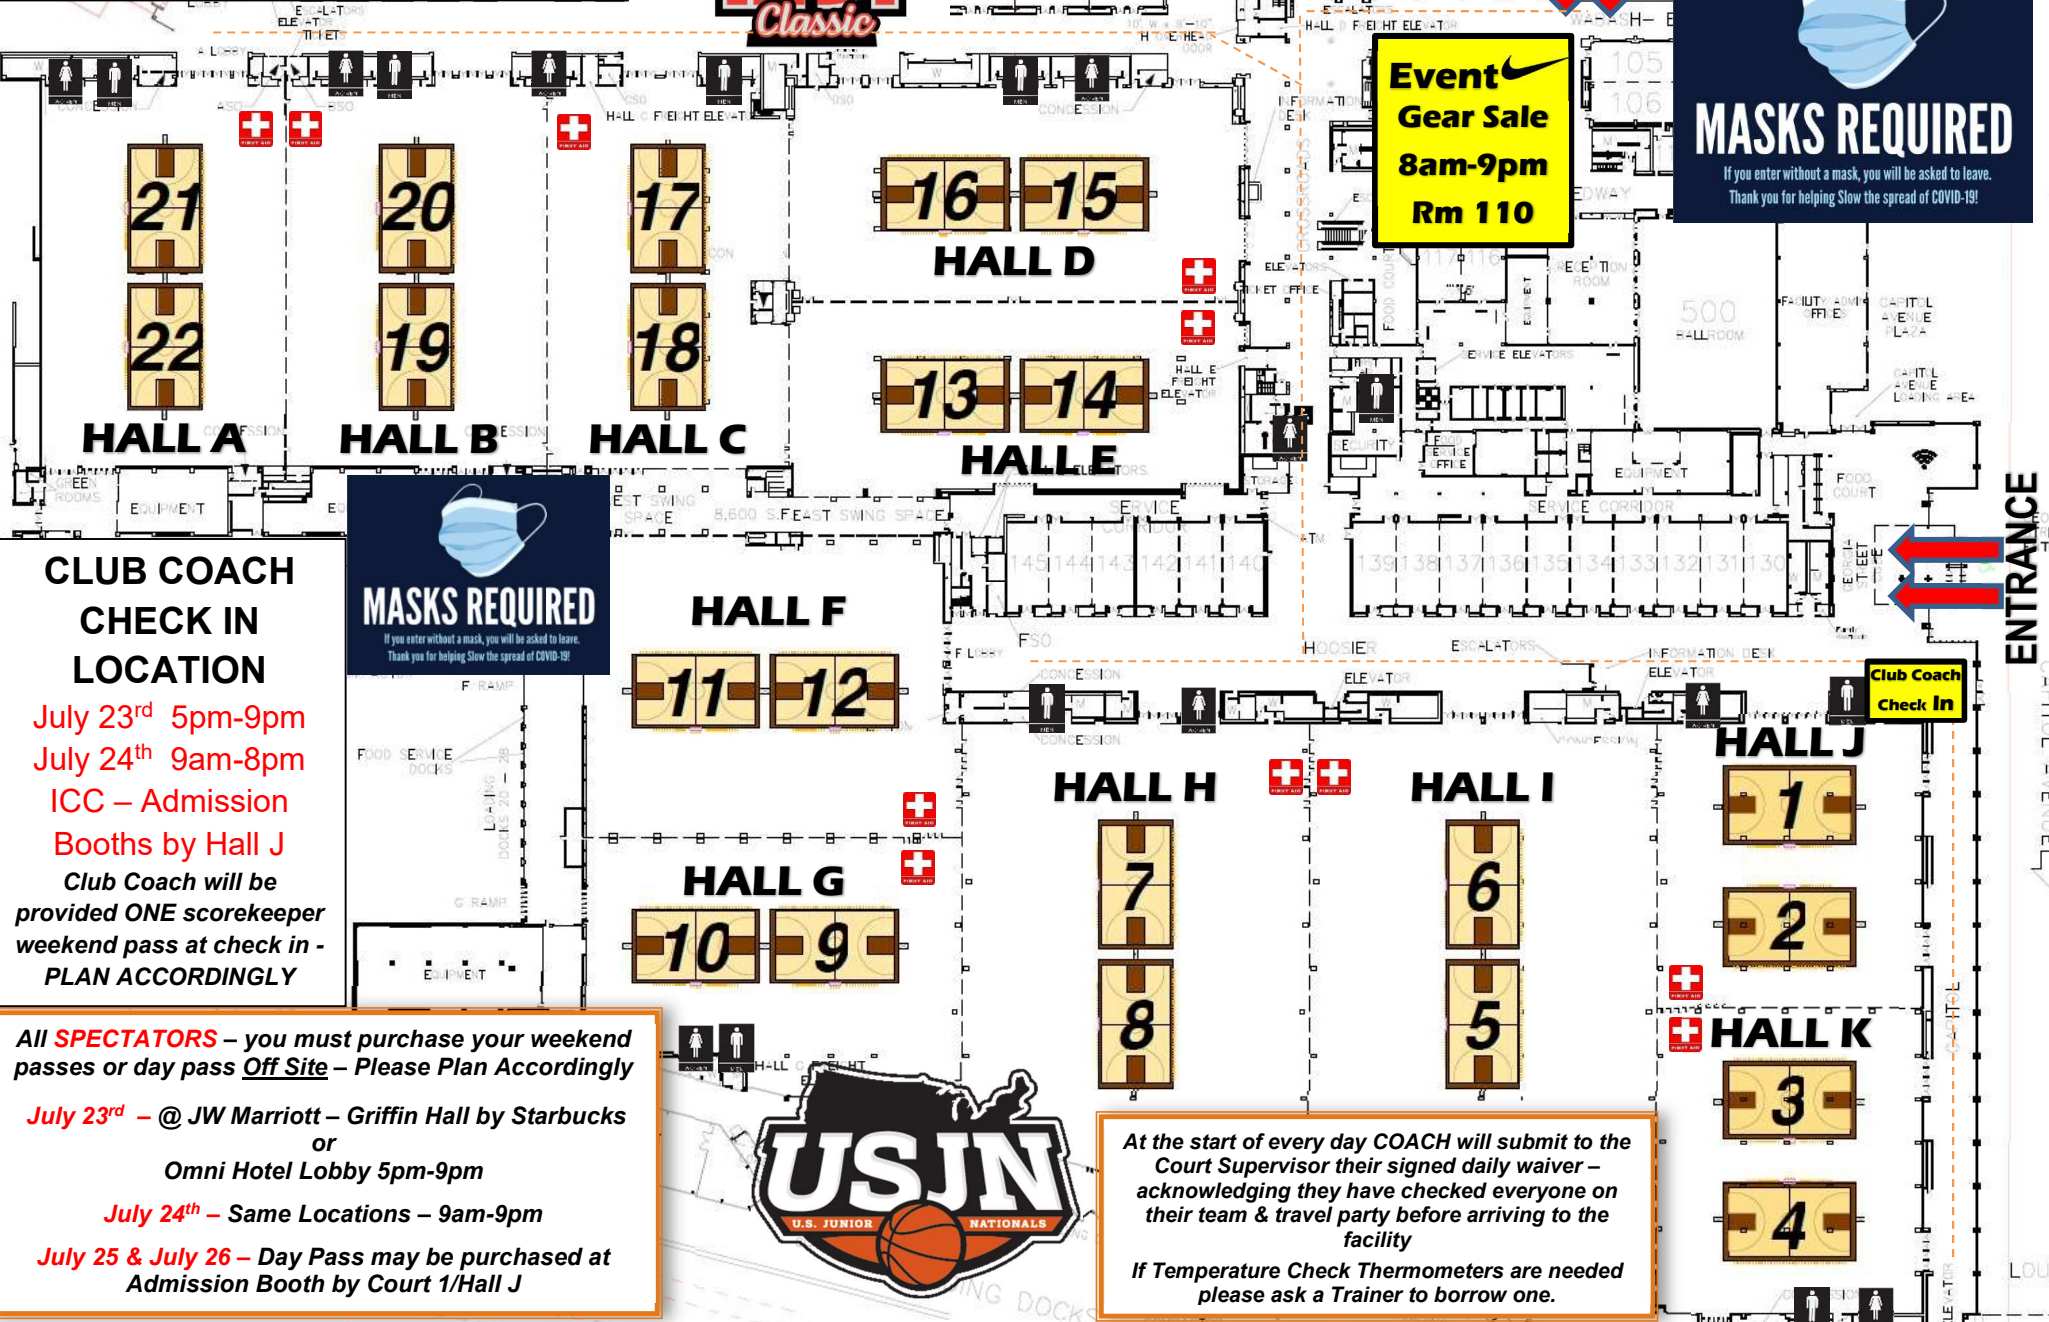

Indianapolis Convention Center
 100 S Capitol Ave
 Indianapolis, IN 46225
Entrance: Capital Ave/Georgia St
Entrance: Maryland St (Motor Lobby)

USJN's 15th Annual: WINDY IN INDY CLASSIC

EMERGENCY
St. Vincent Carmel
 13500 N Meridian St,
 Carmel, IN 46032
 317-582-7000

ENTRANCE

MASKS REQUIRED
 If you enter without a mask, you will be asked to leave.
 Thank you for helping Slow the spread of COVID-19!

Event
Gear Sale
8am-9pm
Rm 110

CLUB COACH CHECK IN LOCATION
 July 23rd 5pm-9pm
 July 24th 9am-8pm
 ICC – Admission Booths by Hall J
 Club Coach will be provided ONE scorekeeper weekend pass at check in - PLAN ACCORDINGLY

MASKS REQUIRED
 If you enter without a mask, you will be asked to leave.
 Thank you for helping Slow the spread of COVID-19!

All SPECTATORS – you must purchase your weekend passes or day pass Off Site – Please Plan Accordingly
 July 23rd – @ JW Marriott – Griffin Hall by Starbucks or Omni Hotel Lobby 5pm-9pm
 July 24th – Same Locations – 9am-9pm
 July 25 & July 26 – Day Pass may be purchased at Admission Booth by Court 1/Hall J

ENTRANCE
 CAPITOL AVENUE