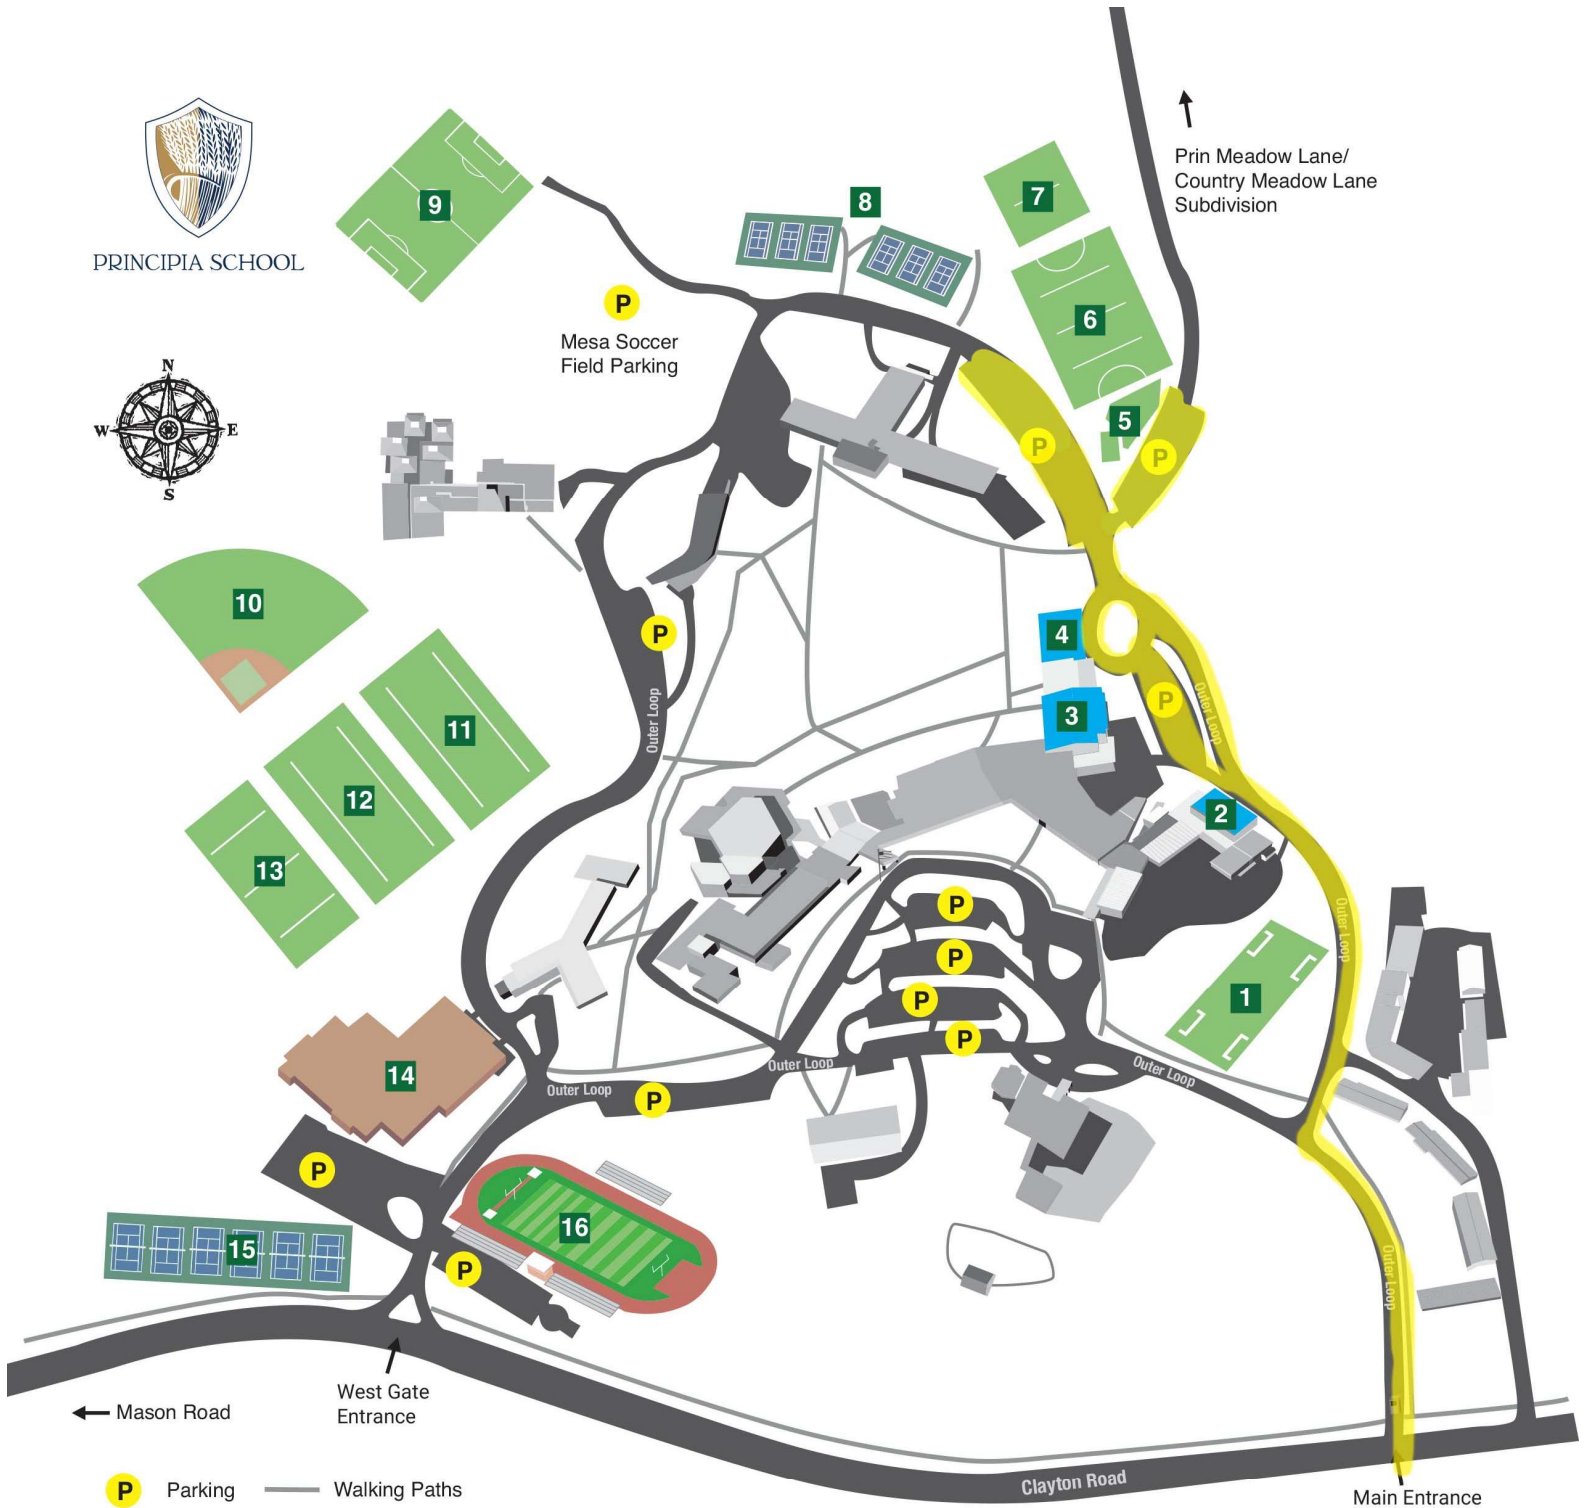

PRINCIPIA PARKING DIRECTIONS

Church parking lot for Saturday Principia will have a shuttle bus running from this parking to Simon Field House. All buses or 15 passenger vans should park here to wait for players. Again, Shuttle will take fans and drivers directly to the front of building. This about a 1-mile ride.

Red line is the route to the gym. Gym is in front of football field.

This is Bill Simon Field House that has 5 courts

PRINCIPIA SCHOOL

Prin Meadow Lane/
Country Meadow Lane
Subdivision

P Parking — Walking Paths

■ Gymnasiums and playing fields

1. Lower School Field
2. Lower School Gymnasium
3. McCalmont Gymnasium
4. Swimming Pool
5. Climbing Wall
6. Oakes Field
7. Multipurpose Field
8. Tennis Courts (Back)
9. Mesa Soccer Field
10. Marston Family Field
11. Multipurpose Field
12. Multipurpose Field
13. Field Hockey Field
14. Bill Simon Field House
15. Tennis Courts (Front)
16. Jamerson Stadium / McCandless Field / Eyerly Track

Campus Map

Playing Fields and Gymnasiums