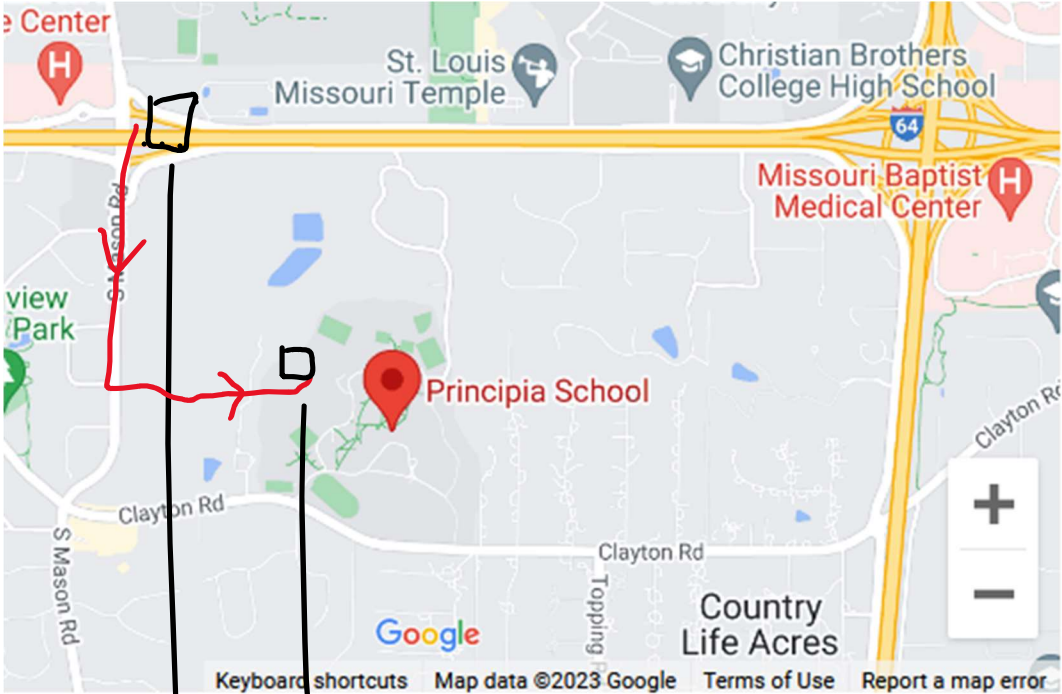

PRINCIPIA PARKING DIRECTIONS

Church parking lot for Saturday Principia will have a shuttle bus running from this parking to Simon Field House. All buses or 15 passenger vans should park here to wait for players. Again, Shuttle will take fans and drivers directly to the front of building. This about a 1-mile ride.

Red line is the route to the gym. Gym is in front of football field.

This is Bill Simon Field House that has 5 courts

PRINCIPIA SCHOOL

Prin Meadow Lane/
Country Meadow Lane
Subdivision

P Parking — Walking Paths

Campus Map

Playing Fields and Gymnasiums